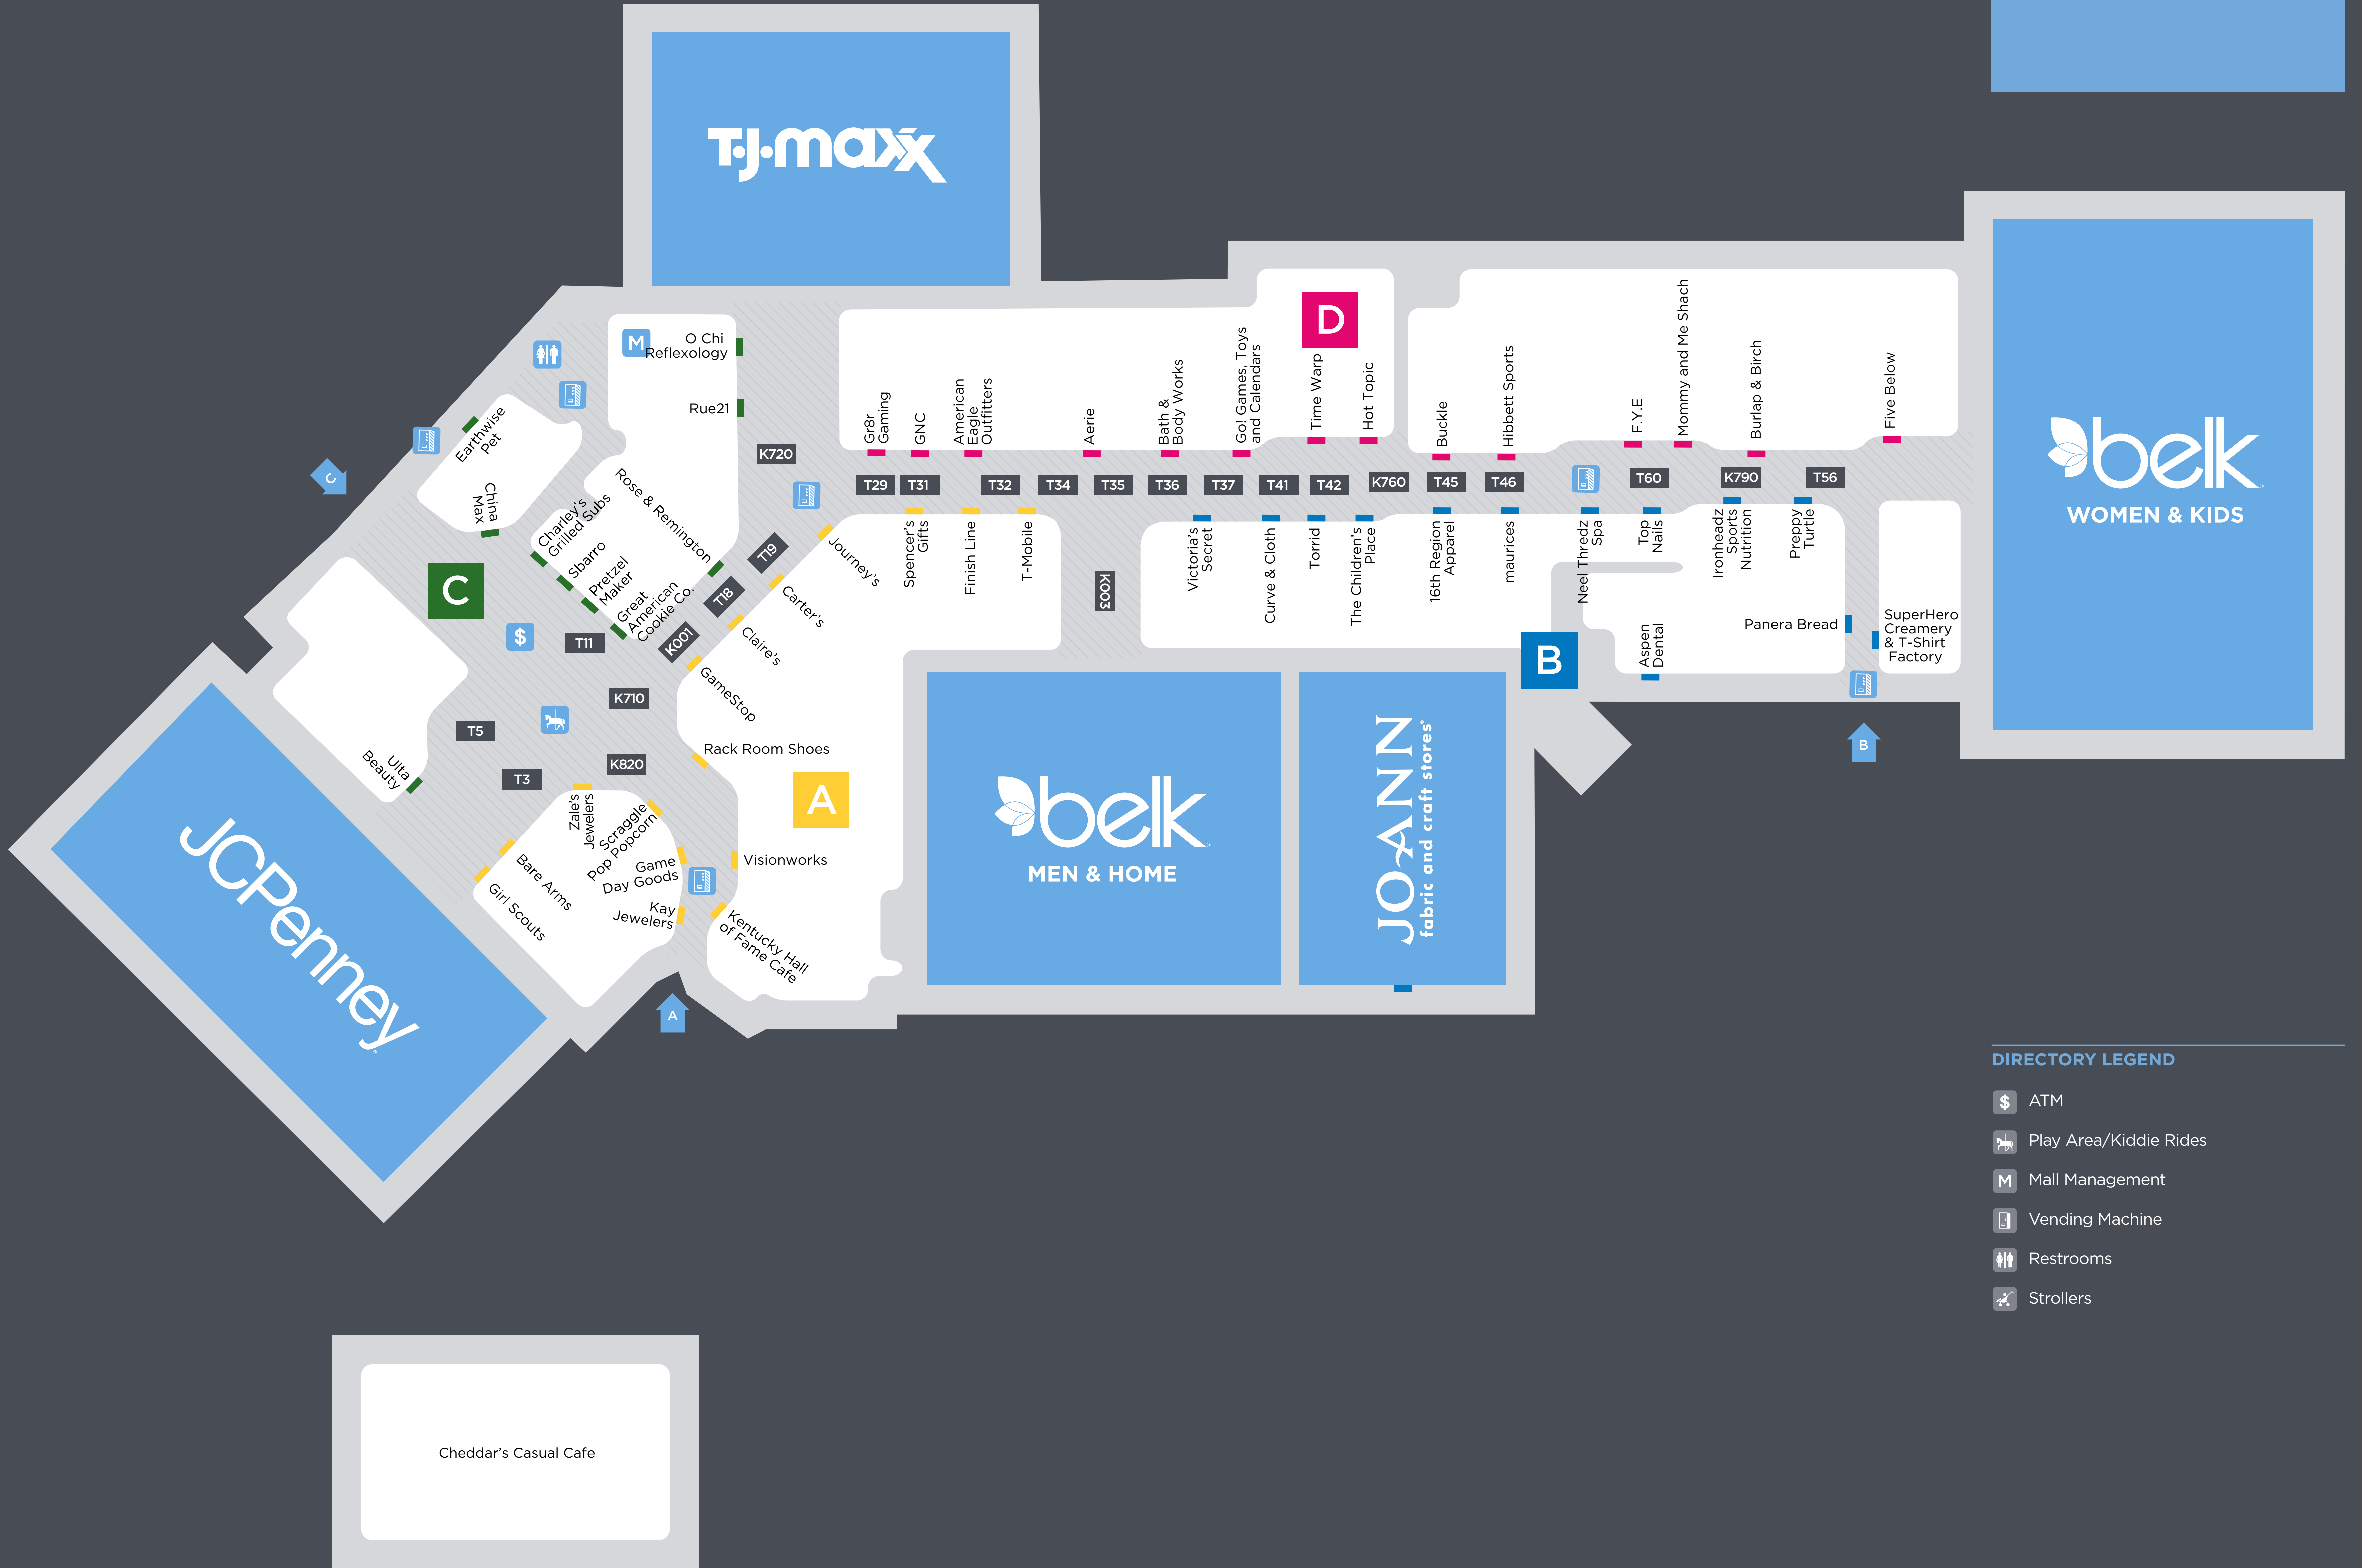

ASHLAND TOWN CENTER

DIRECTORY LEGEND

- ATM
- Play Area/Kiddie Rides
- Mall Management
- Vending Machine
- Restrooms
- Strollers

Ashland Town Center

DEPARTMENT STORES & ANCHORS

- Belk Men & Home
- Belk Women & Kids
- JCPenney
- Jo-Ann Fabrics and Crafts
- TJ Maxx

WOMEN'S FASHION & SPECIALTY

- Aerie D
- American Eagle Outfitters D
- Buckle D
- Claire's Boutique A
- Curve & Cloth B
- Hot Topic D
- Maurices B
- Pink by Victoria's Secret B
- Preppy Turtle B
- Rose & Remington C
- Rue21 C
- The Limited C
- Torrid B
- Victoria's Secret B

- 16th Region Apparel B
- Atuk Crafts A
- Bare Arms A
- Bath & Body Works D
- Burlap & Birch D
- Christmas Ornaments A
- Double Bubble A
- Earthwise Pet C
- Five Below D
- Game Day Goods A
- Girl Scouts A
- GNC D
- GO! Games, Toys and Calendars D