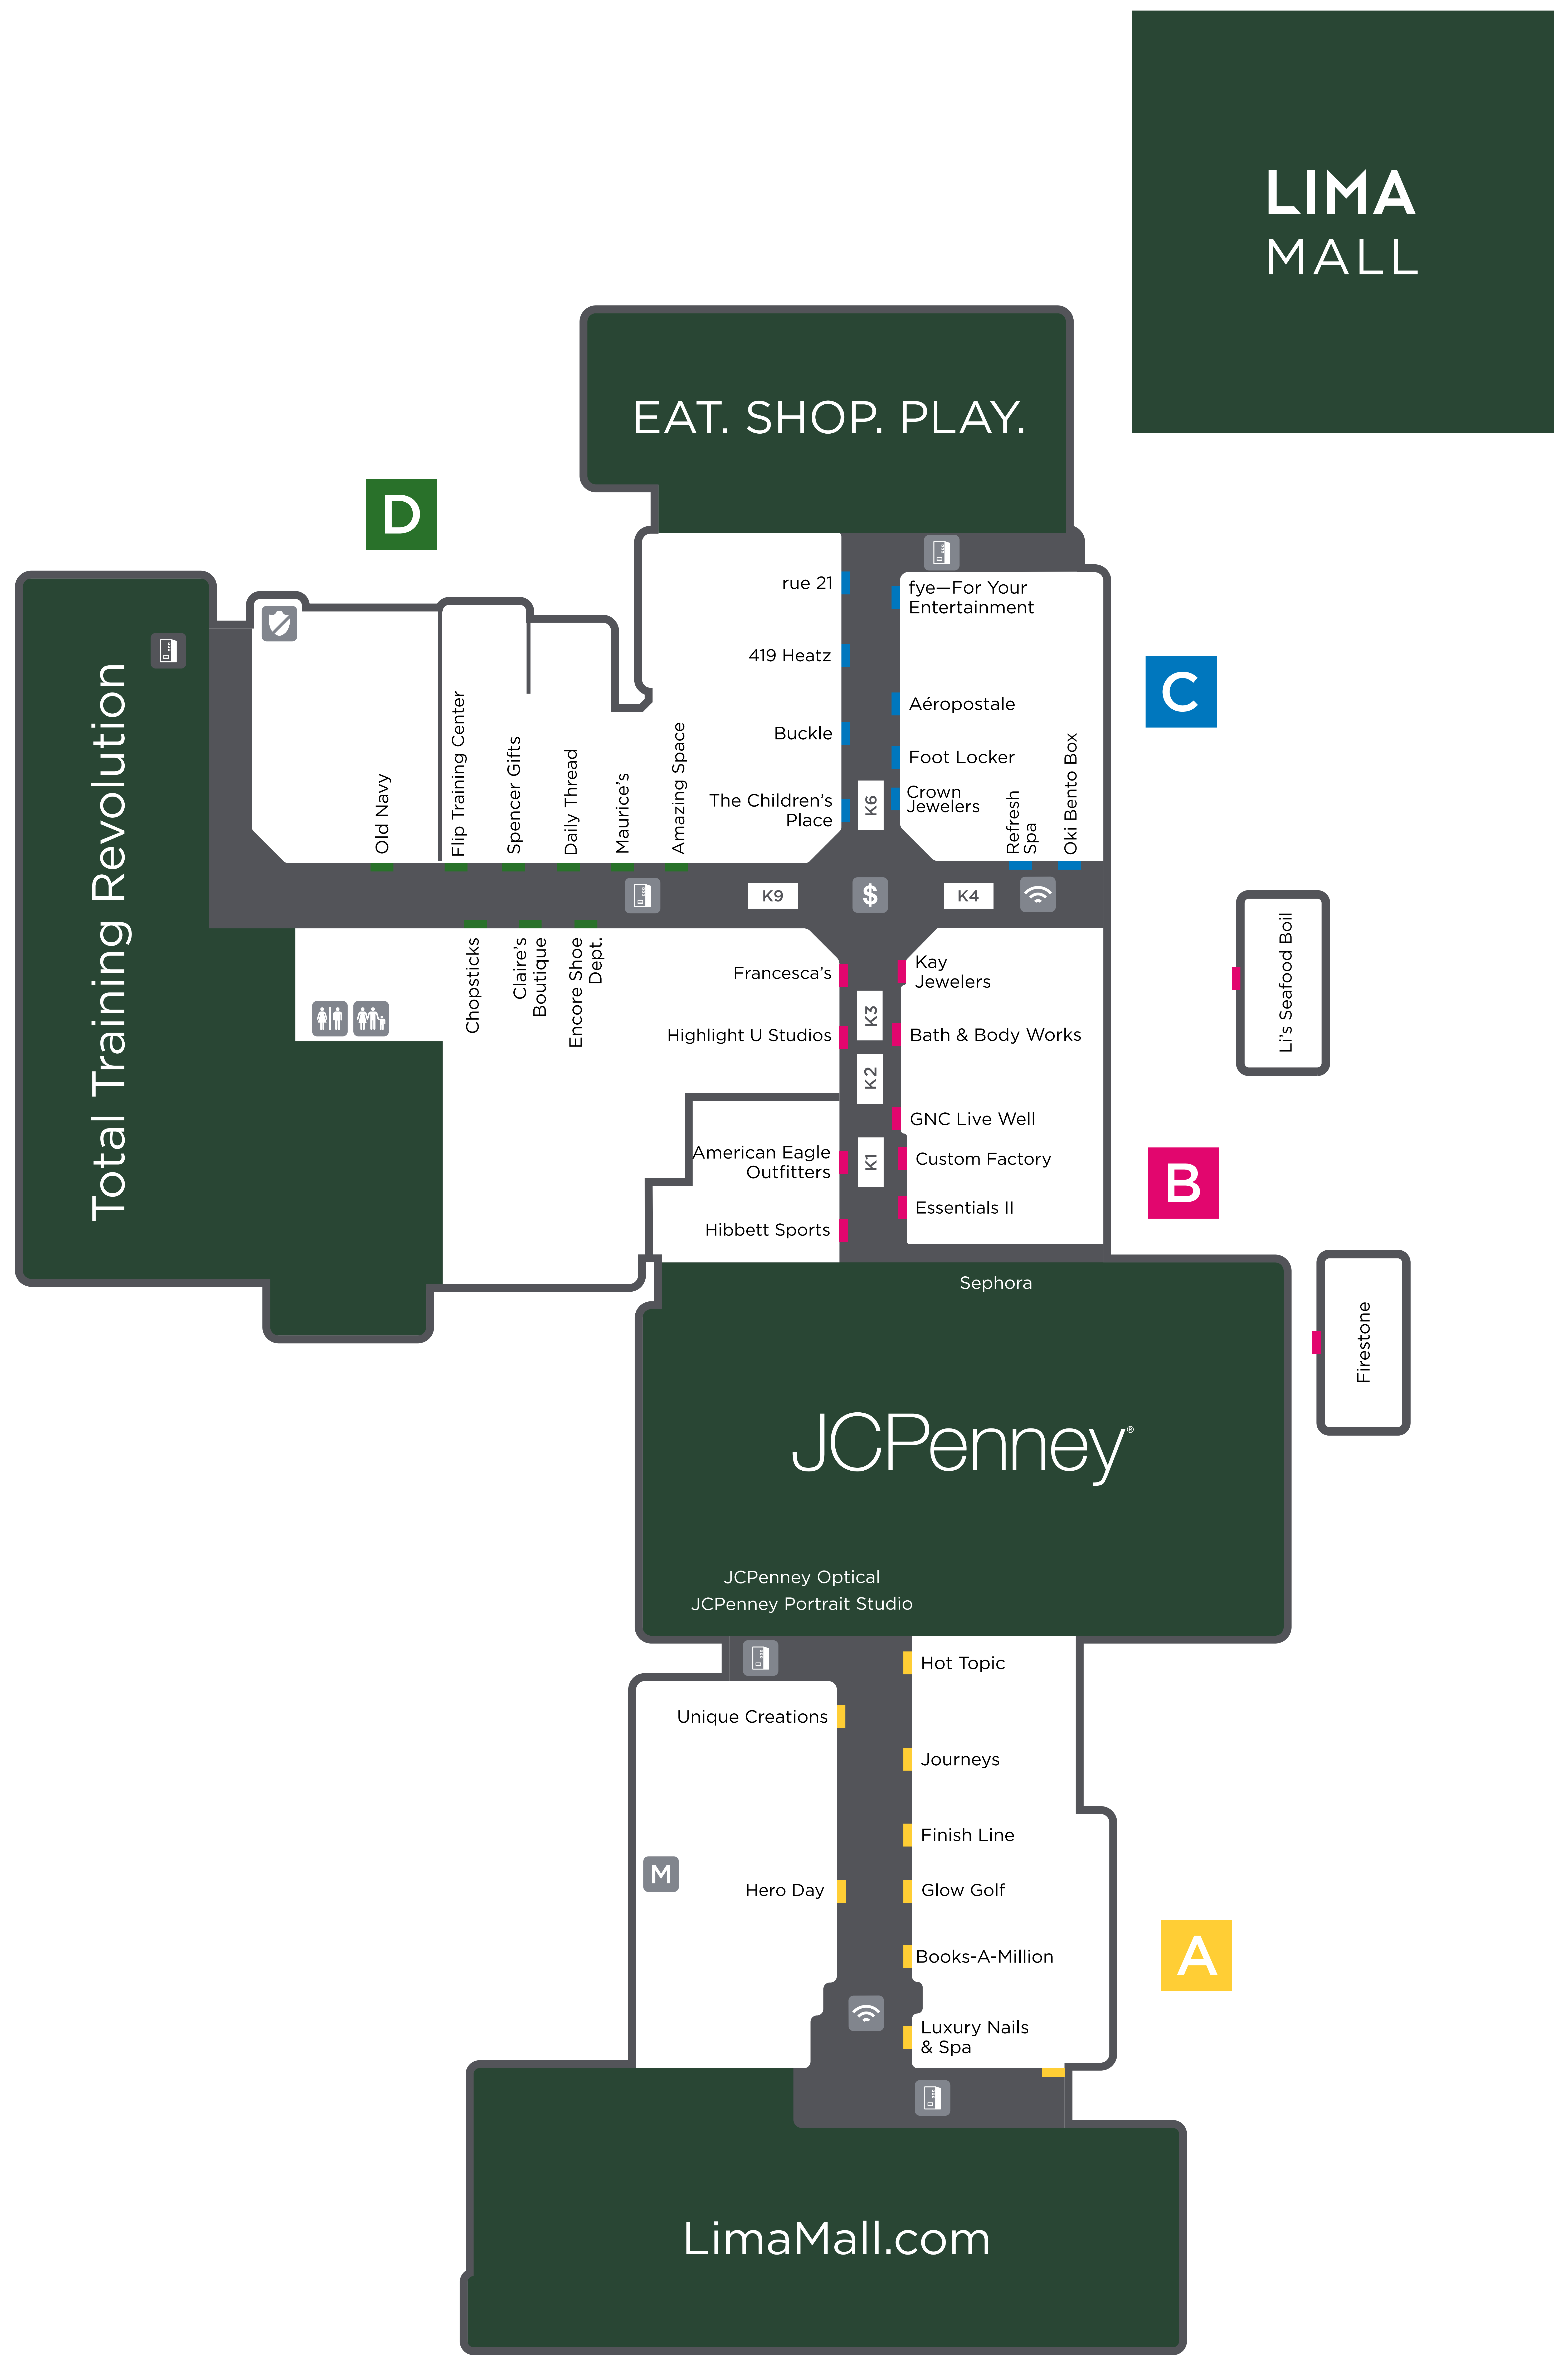

Lima Mall

DEPARTMENT STORES

JCPenney ■

WOMEN'S FASHION & SPECIALTY

Aéropostale ■
 American Eagle Outfitters ■
 Buckle ■
 Essentials II ■
 Francesca's ■
 Maurices ■
 Old Navy ■
 Rue 21 ■

MEN'S & WOMEN'S FASHION & SPECIALTY

Aéropostale ■
 American Eagle Outfitters ■
 Buckle ■
 Daily Thread ■
 Essentials II ■
 Finish Line ■
 Foot Locker ■
 Hibbett Sports ■
 Old Navy ■
 Rue 21 ■

SHOES & FOOTWEAR

419 Heatz ■
 Encore Shoe Dept. ■
 Finish Line ■
 Foot Locker ■
 Hibbett Sports ■
 Journeys ■

CHILDREN'S FASHION & SPECIALTY

The Children's Place ■ C
 Old Navy ■ D

RESTAURANTS & FOOD & ENTERTAINMENT

Amazing Space ■ D
 Auntie Anne's Pretzels ■ K-9
 Chopsticks ■ D
 Cinnabon ■ K-4
 Flip Training Center ■ D
 Glow Golf ■ A
 Hero Day ■ A
 Highlight U Studios ■ B
 Li's Seafood Boil ■ B
 Oki Bento Box ■ C
 Total Revolution Training ■ D

HEALTH, DRUG STORE, BATH & BEAUTY

Bath & Body Works ■ B
 Fragrance Place ■ K-2
 GNC Live Well ■ B

PERSONAL & PROFESSIONAL SERVICES

ATM ■ C
 Creative Eyebrows ■ K-1
 Firestone ■ B
 JCPenney Optical ■ Inside JCPenney
 JCPenney Potraits ■ Inside JCPenney
 Luxury Nails & Spa ■ A
 Refresh Spa ■ C