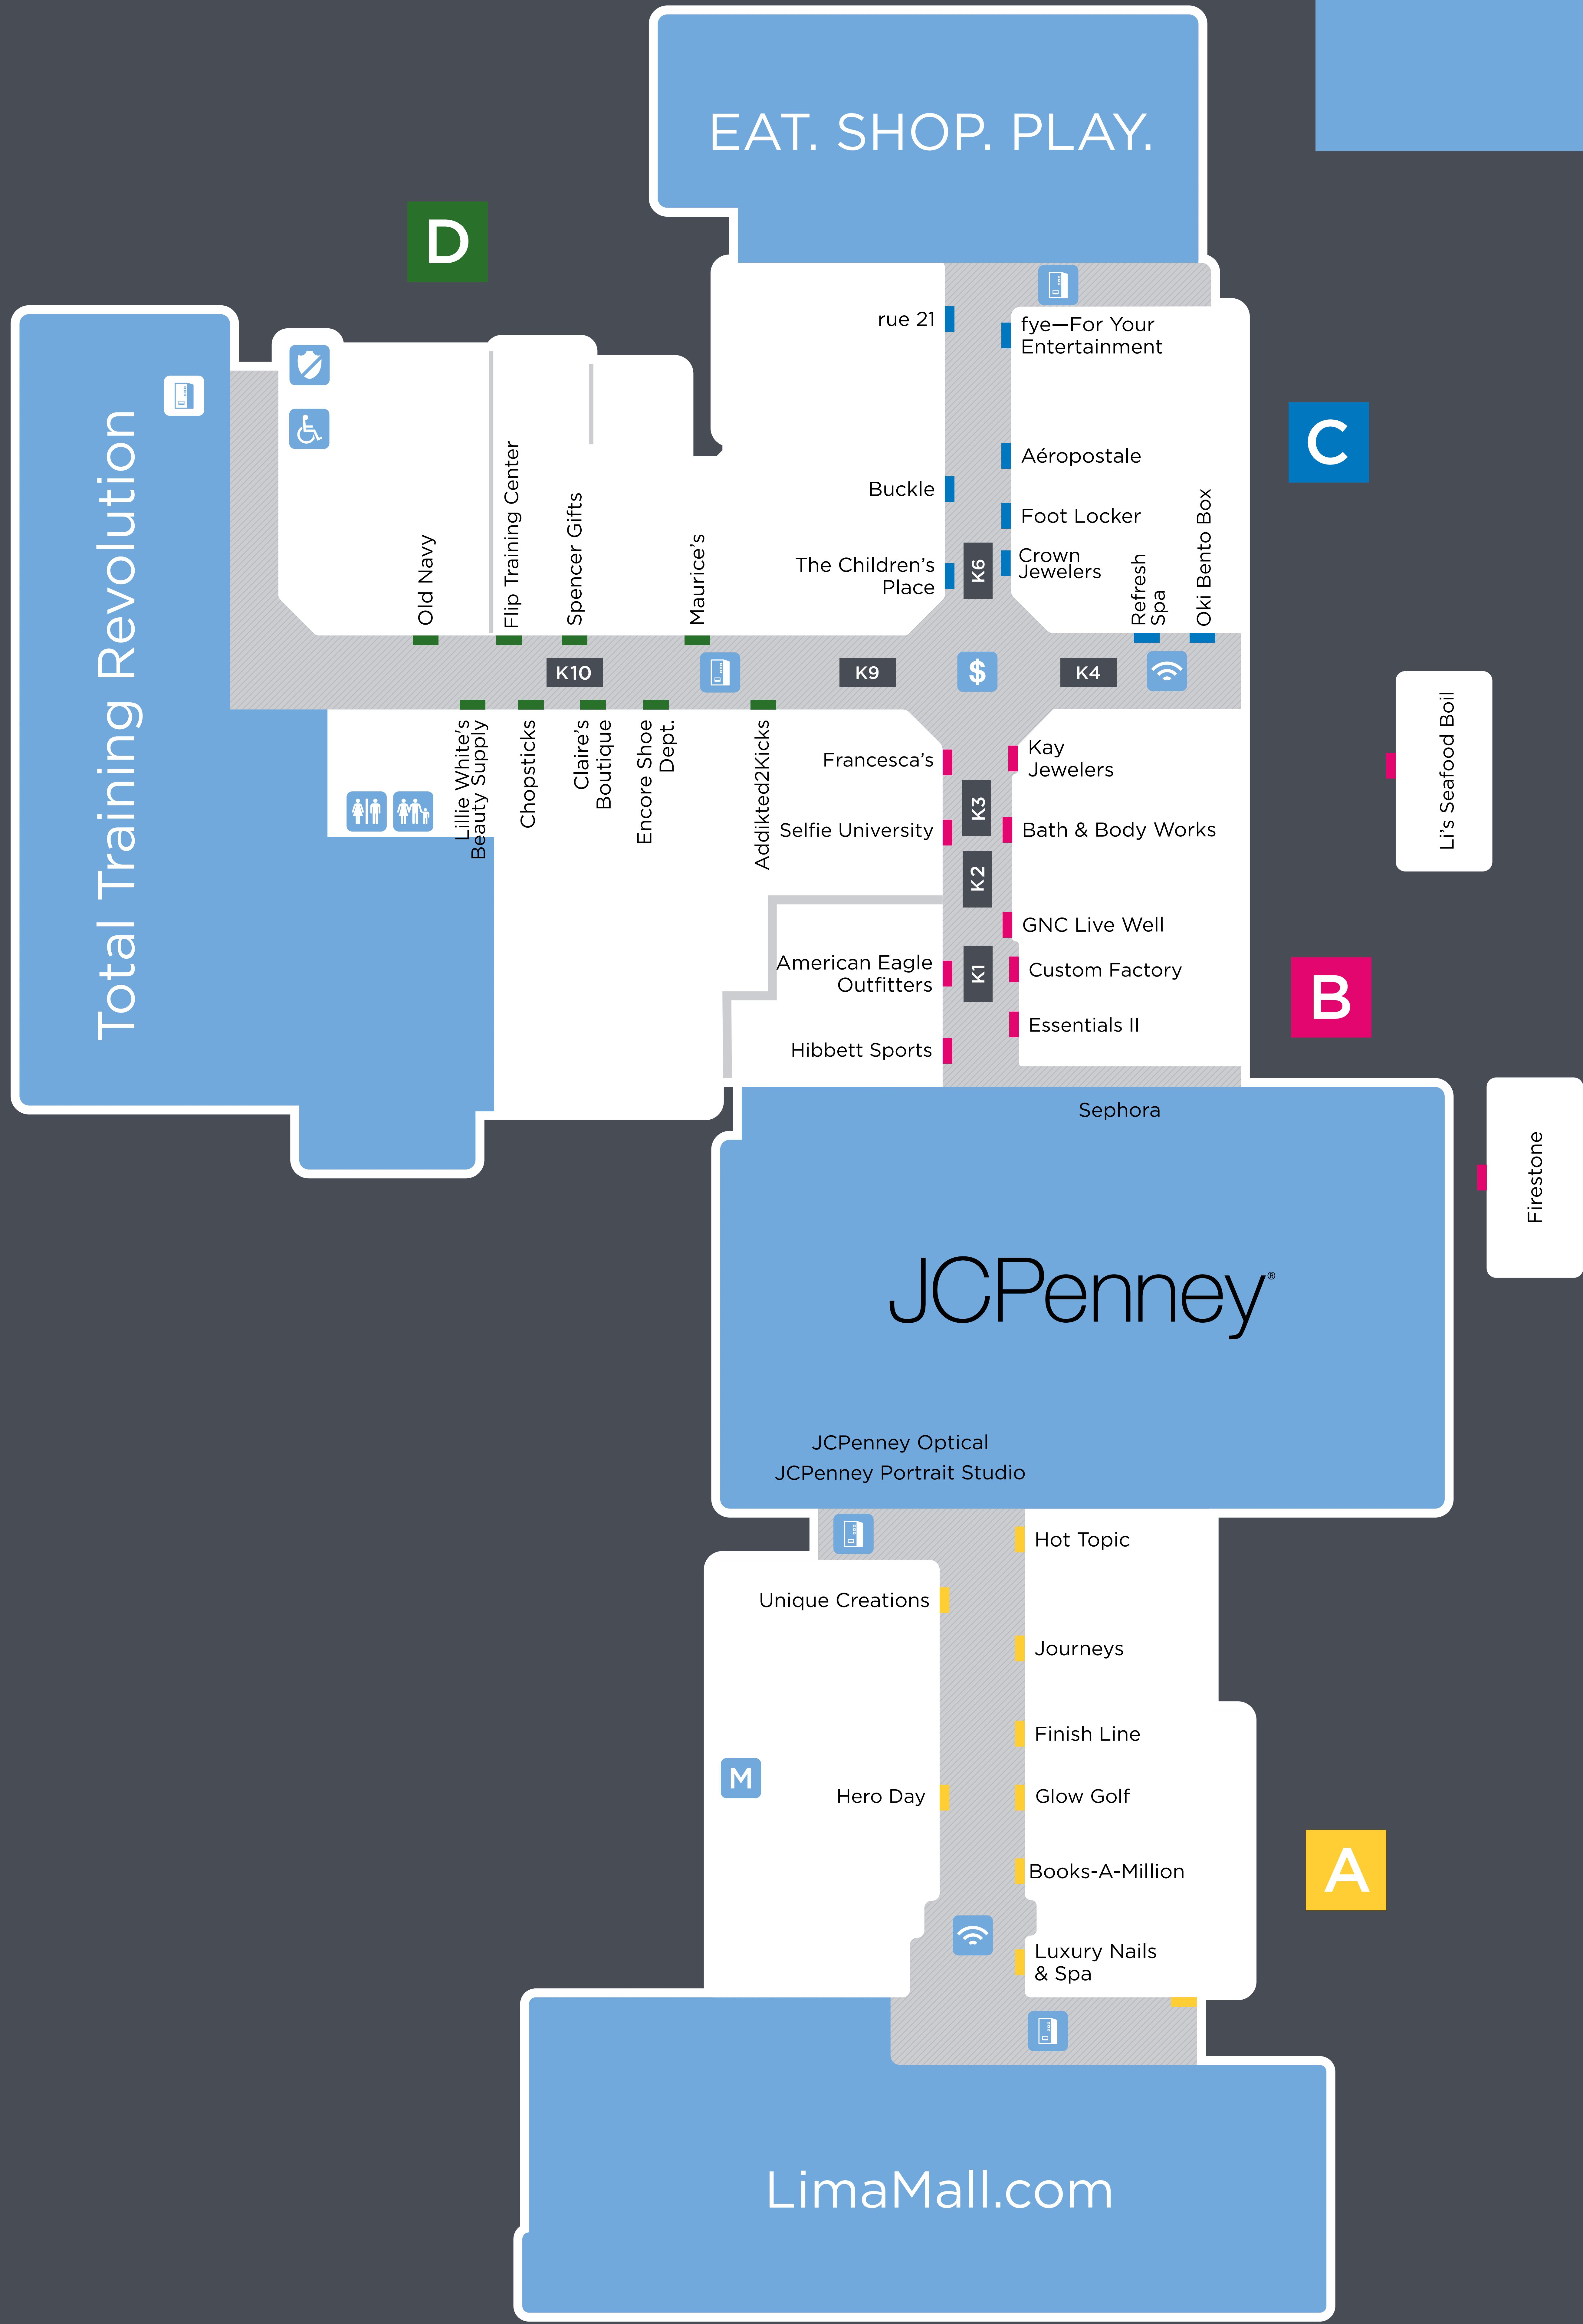

MEN'S & WOMEN'S FASHION & SPECIALTY

Aéropostale ■
American Eagle Outfitters ■
Buckle ■
Essentials II ■
Finish Line ■
Foot Locker ■
Hibbett Sports ■
Old Navy ■
Rue 21 ■

SHOES & FOOTWEAR

Addikted2Kicks ■
Encore Shoe Dept. ■
Finish Line ■
Foot Locker ■
Hibbett Sports ■
Journeys ■

ELECTRONICS & ELECTRONIC ACCESSORIES

Cell Fix ■ K-3
fye - For Your Entertainment ■ C

JEWELRY & WATCHES

Claire's Boutique ■ D
Crown Jewelers ■ C
Gold & Silver Connection ■ K-10
Kay Jewelers ■ B

SPECIALTY RETAIL, GIFTS & LUGGAGE

Books-A-Million ■ A
Custom Factory ■ B
Hot Topic ■ A
LIDS ■ K-6
Spencer Gifts ■ D

CHILDREN'S FASHION & SPECIALTY

The Children's Place ■ C
Old Navy ■ D

RESTAURANTS & FOOD & ENTERTAINMENT

Auntie Anne's Pretzels ■ K-9
Chopsticks ■ D
Cinnabon ■ K-4
Flip Training Center ■ D
Glow Golf ■ A
Hero Day ■ A
Li's Seafood Boil ■ B
Ok! Bento Box ■ C
Selfie University ■ B
Total Revolution Training ■ D

HEALTH, DRUG STORE, BATH & BEAUTY

Bath & Body Works ■ B
Fragrance Place ■ K-2
GNC Live Well ■ B
Lillie White's Beauty Supply ■ D
Sephora ■ Inside JCPenney

PERSONAL & PROFESSIONAL SERVICES

ATM ■ C
Creative Eyebrows ■ K-1
Firestone ■ B
JCPenney Optical ■ Inside JCPenney
JCPenney Potraits ■ Inside JCPenney
Luxury Nails & Spa ■ A
Refresh Spa ■ C

LEGEND

- $ ATM
- ♿ Complimentary Wheelchair
- 📶 Complimentary Wi-Fi
- 🚻 Family Restroom
- M Mall Management
- 🚻 Restroom
- 🔒 Security
- 📄 Vending

LET'S BE SOCIAL

Follow us on your favorite network. For promotions and events, visit limamall.com

QUESTIONS?
Guests with general questions or those needing special assistance are encouraged to contact the mall management office at:
(419) 331-1311

MANAGED BY
WASHINGTON PRIME GROUP

blue outdoor
FOR ADVERTISING INFORMATION
CALL 1-888-759-0209