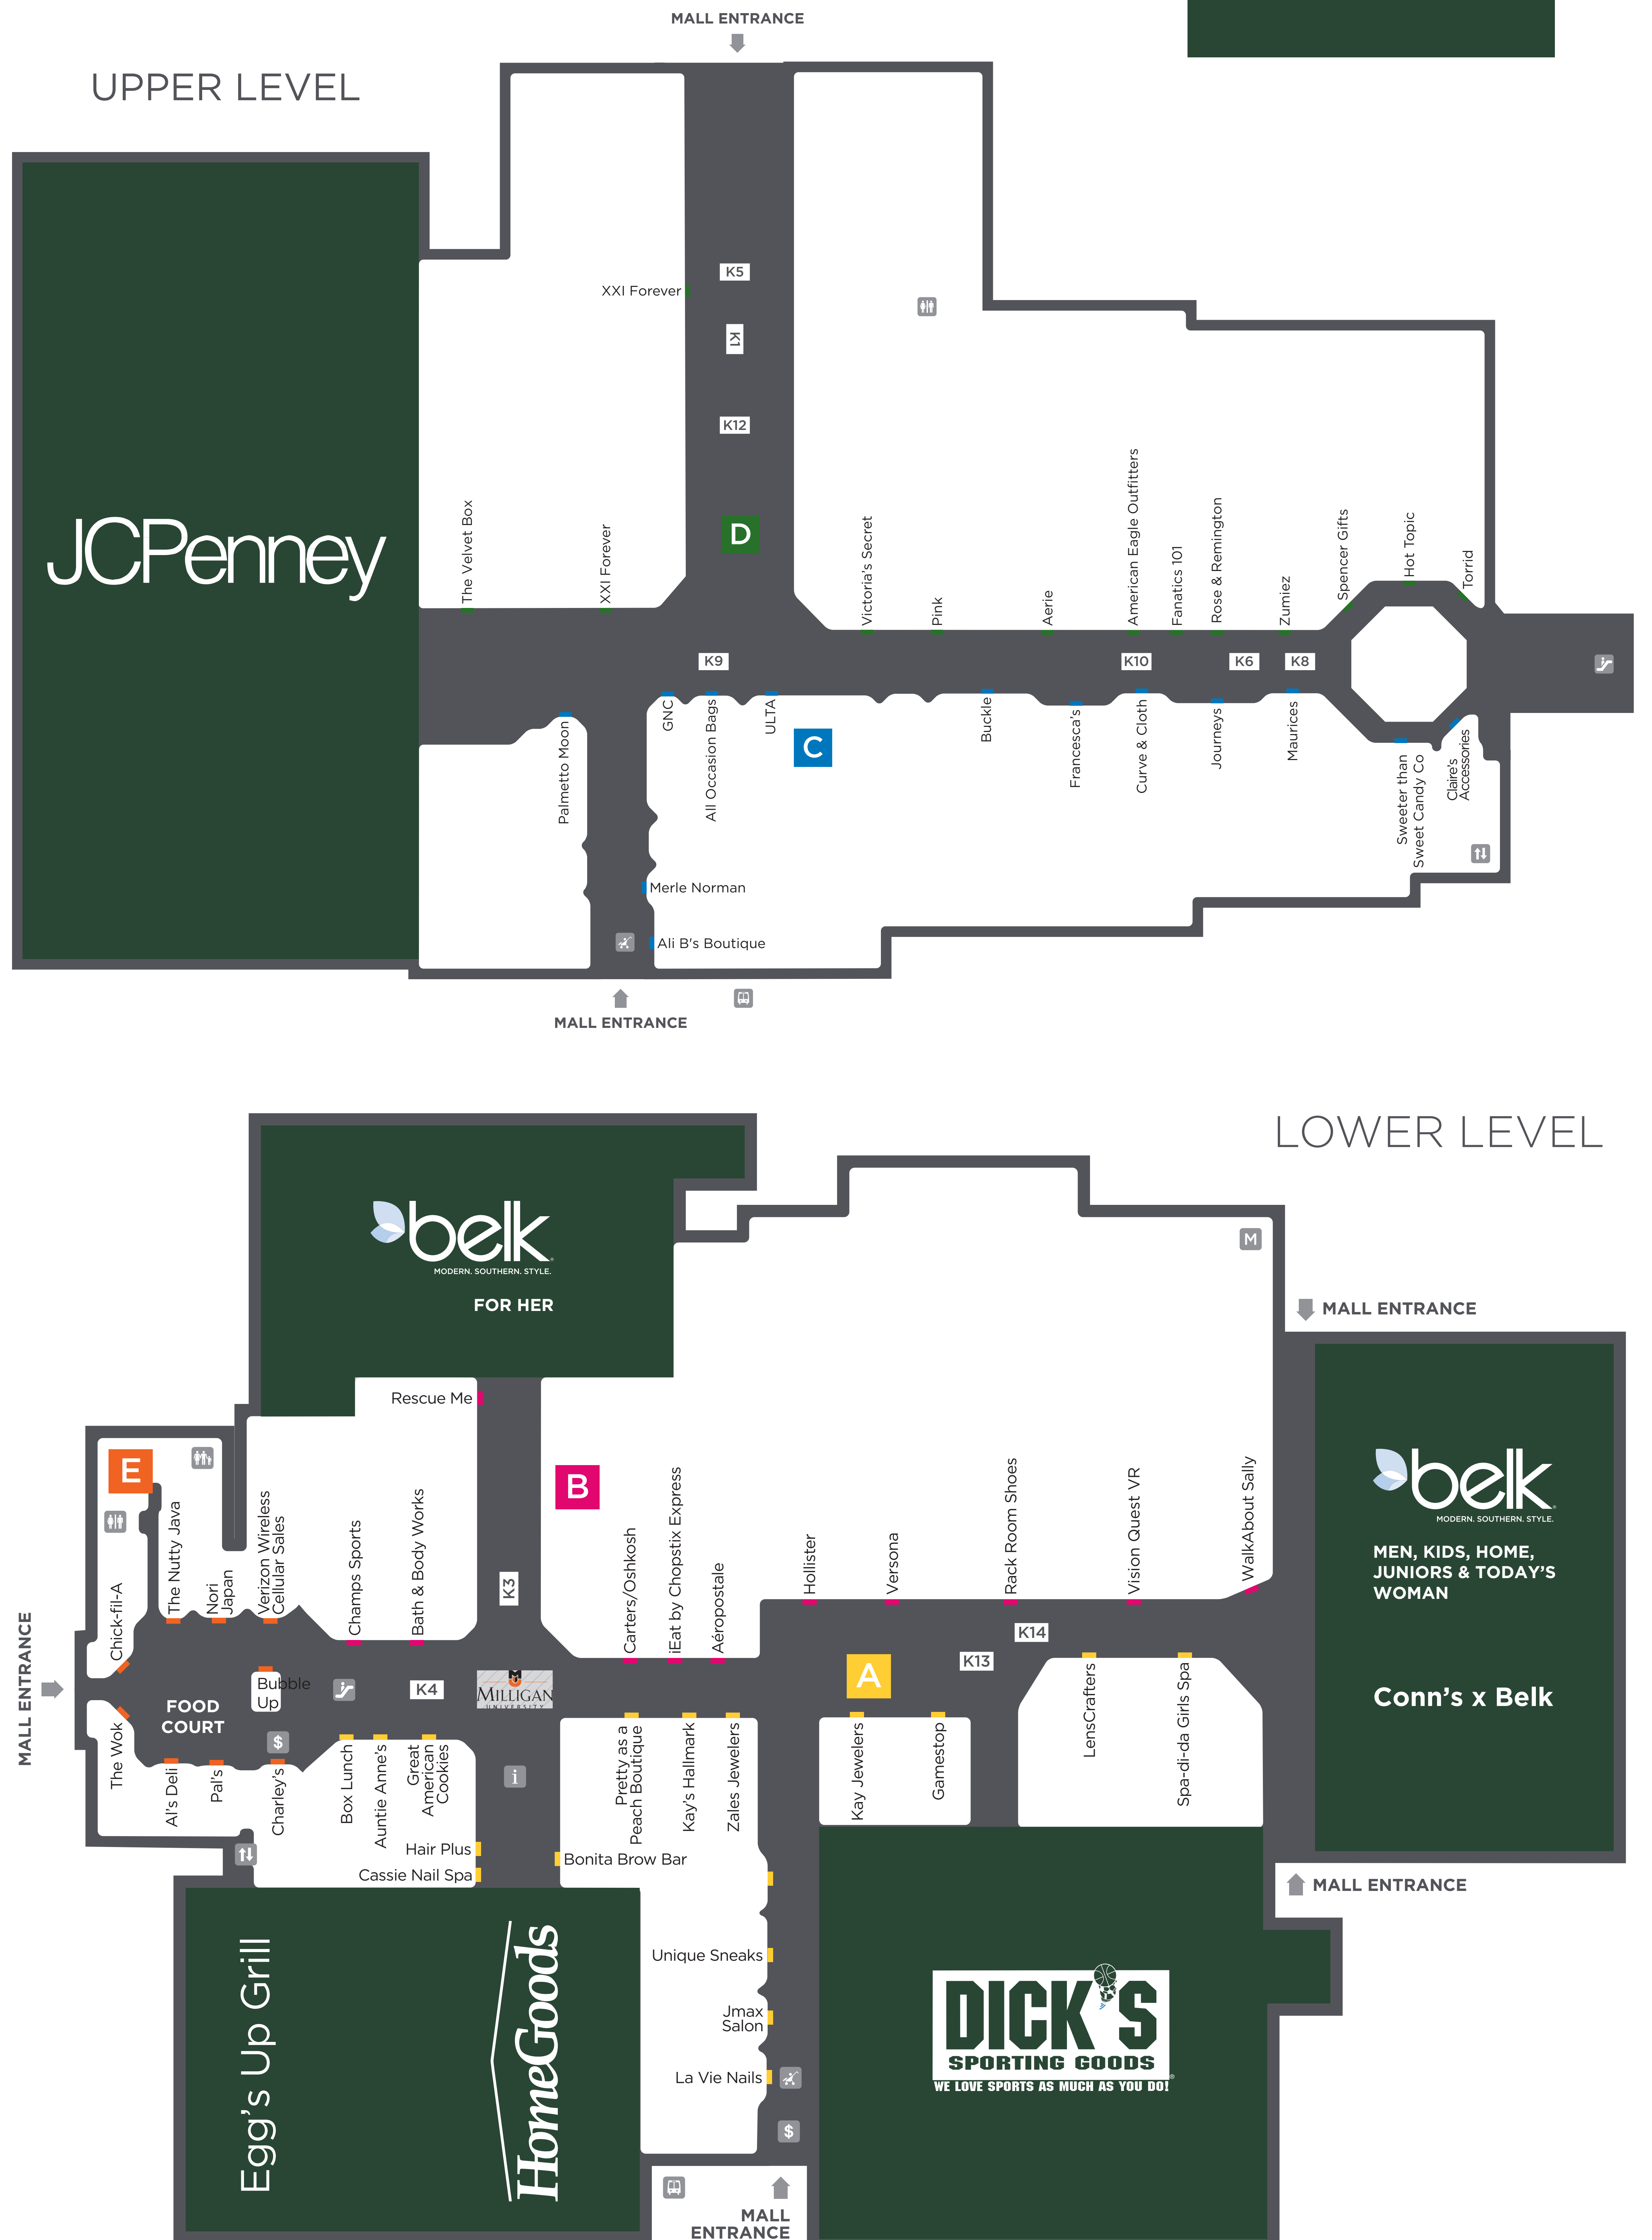

The Mall at Johnson City

DEPARTMENT STORES

- Belk (For Her)
- Belk (For Men, Kids, Home, Juniors & Today's Woman)
- Dick's Sporting Goods
- JCPenney
- HomeGoods

APPAREL - MEN'S & BOY'S

- Aéropostale
- American Eagle Outfitters
- Buckle
- Carters/OshKosh
- Champs Sports
- Fanatics 101
- Hollister
- Hot Topic
- XXI Forever
- Zumiez
- Palmetto Moon

APPAREL - WOMEN'S & GIRL'S

- Aerie
- Aéropostale
- Ali B's Boutique
- American Eagle Outfitters
- Bewitched Boutique
- BoxLunch
- Buckle
- Carters/OshKosh
- Curve & Cloth
- Fanatics 101
- Francesca's
- Hollister
- Hot Topic
- Maurices
- Pink
- Pretty as a Peach Boutique
- Rose & Remington
- Torrid
- Versona
- Victoria's Secret
- WalkAbout Sally
- XXI Forever
- Zumiez

- Aerie
- AJ Graphics & Key Stop
- Bath & Body Works
- Build-A-Bear
- Claire's Accessories
- Conn's x Belk
- Fanatics 101
- GNC
- JCPenney Beauty
- Merle Norman
- Pink
- Rescue Me
- Spa-di-da Girls Spa
- Spencer Gifts
- Sunglass Hut
- Sunglass Hut
- Sweeter than Sweet Candy Co
- Remember Forever
- Victoria's Secret
- WalkAbout Sally

TOYS & GAMES

- BoxLunch
- Build-A-Bear
- Gamestop
- Spencer Gifts

DIRECTORY LEGEND

- ATM
- The Hub
- Management Office
- Family Restrooms
- Restrooms
- Bus Stop
- Elevator
- Escalator
- Strollers

QUESTIONS?