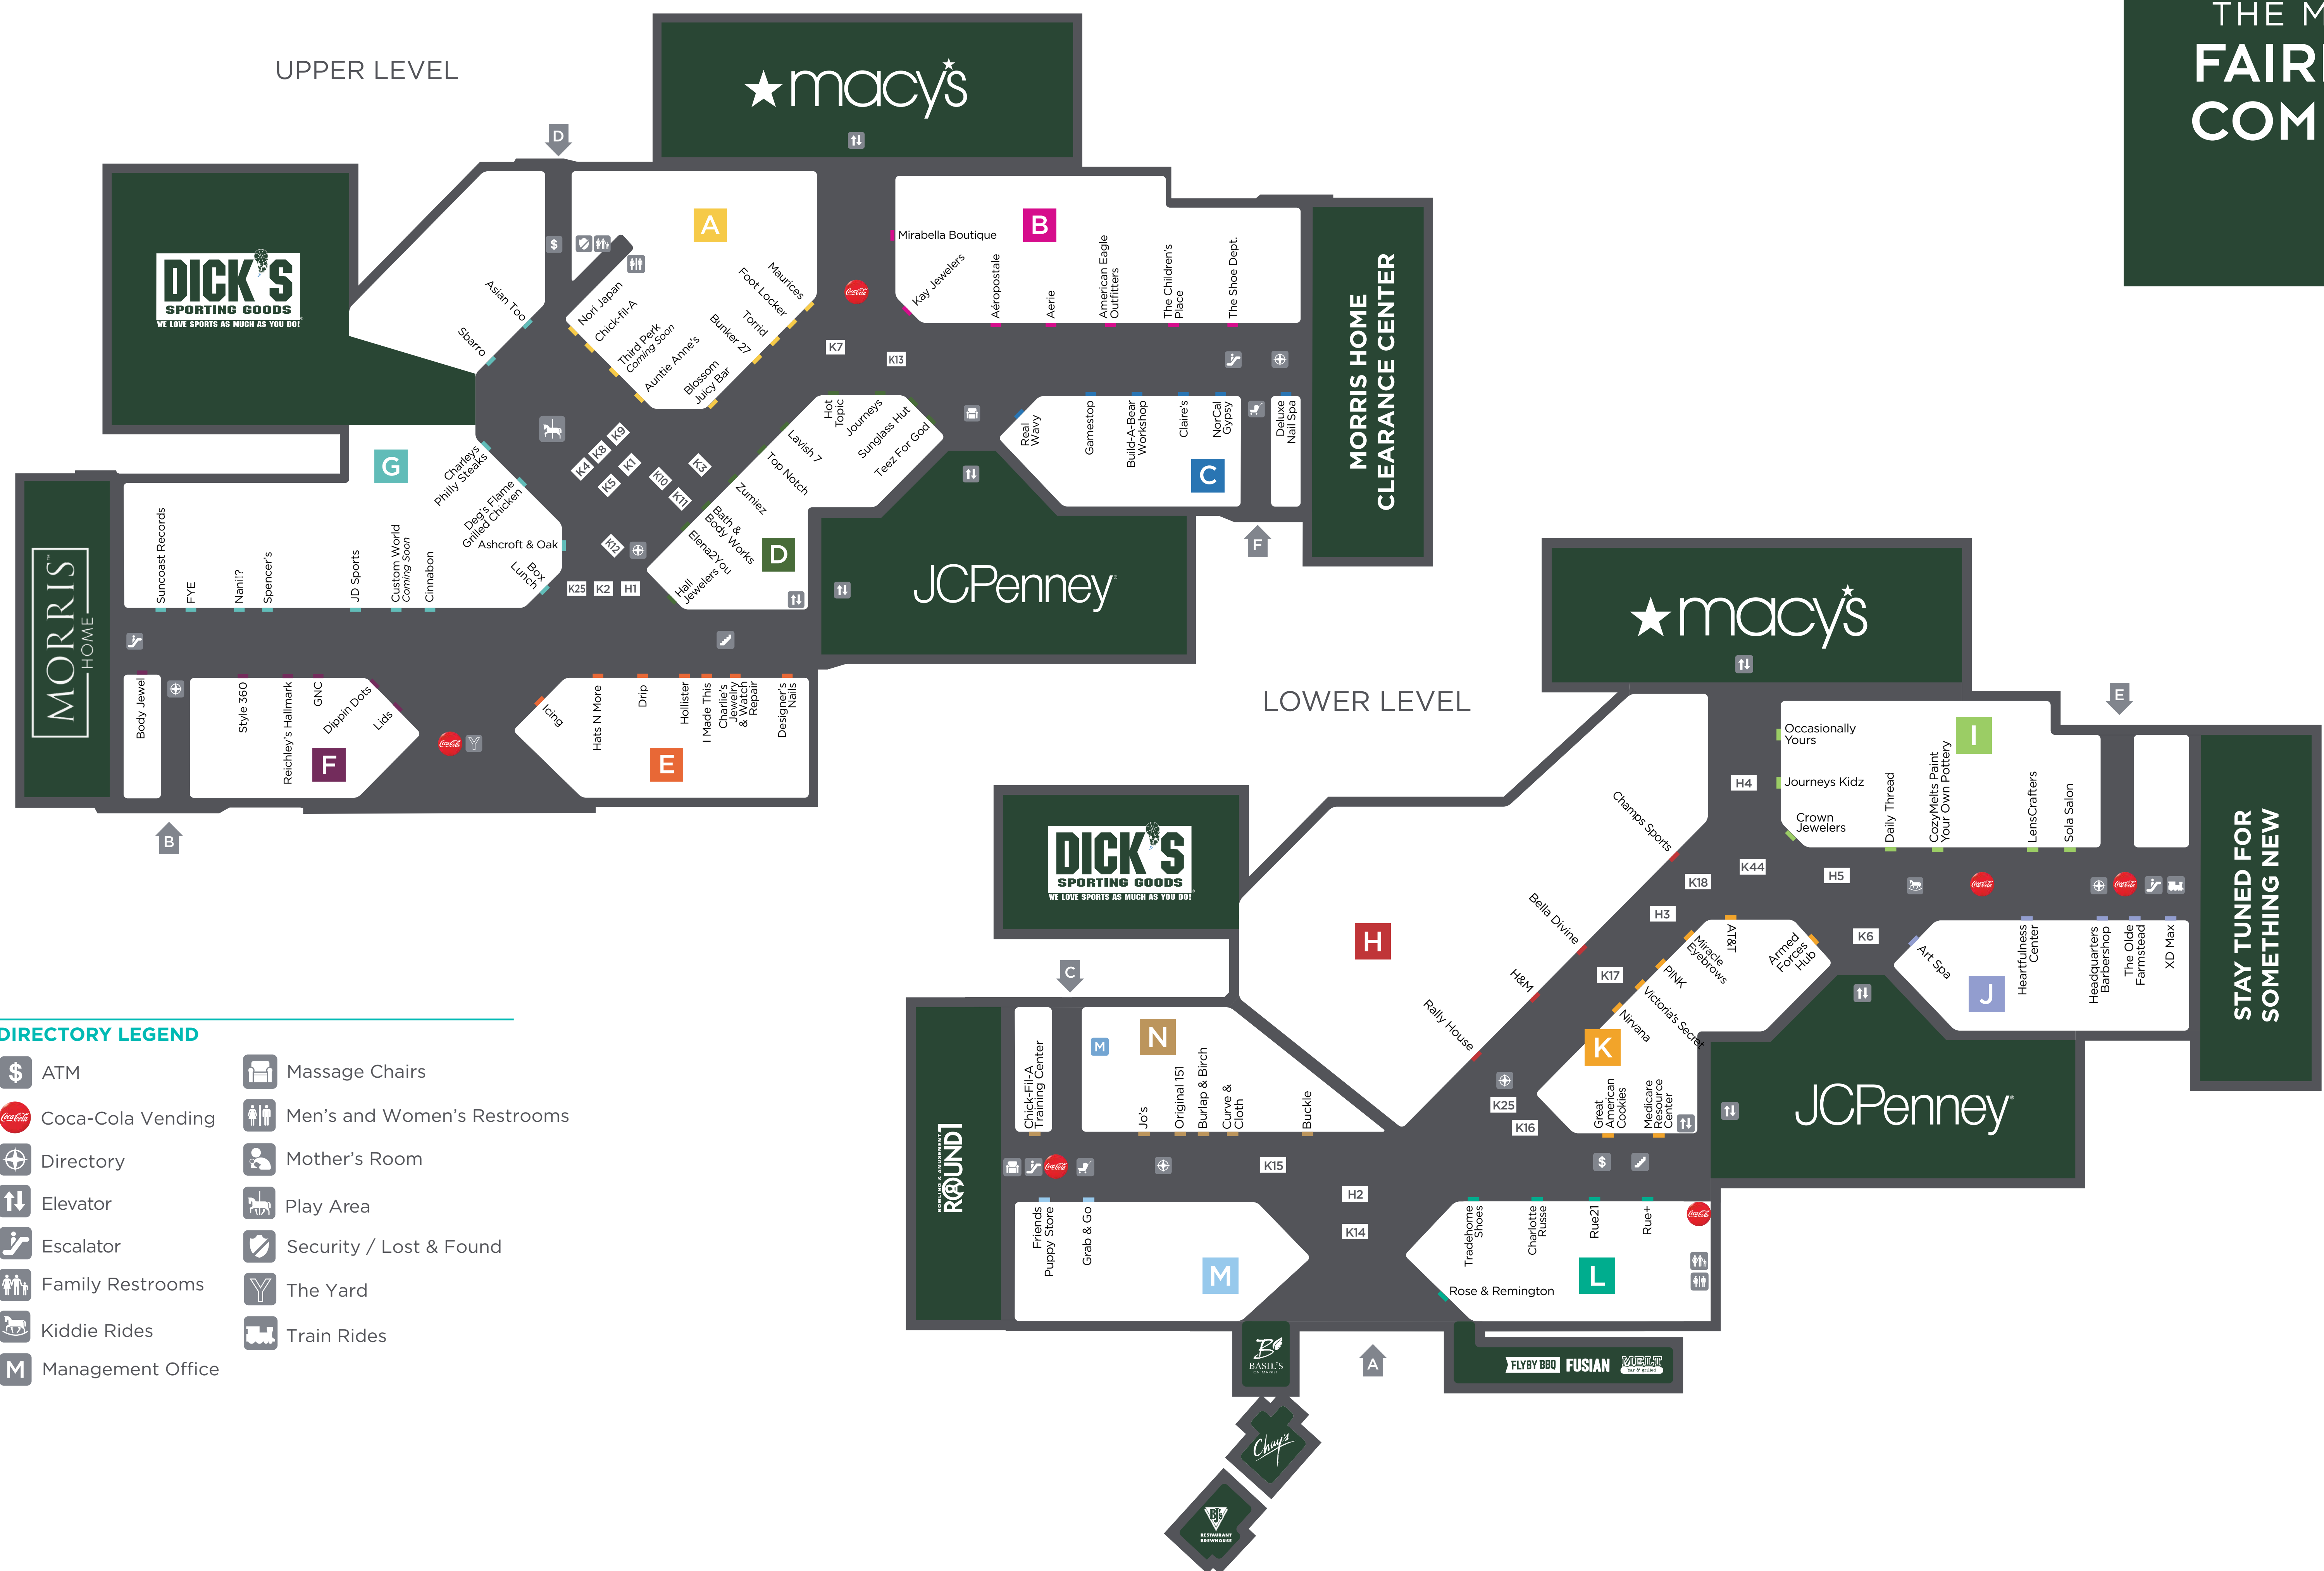

# THE MALL AT FAIRFIELD COMMONS

### DIRECTORY LEGEND

- ATM
- Coca-Cola Vending
- Directory
- Elevator
- Escalator
- Family Restrooms
- Kiddie Rides
- Management Office
- Massage Chairs
- Men's and Women's Restrooms
- Mother's Room
- Play Area
- Security / Lost & Found
- The Yard
- Train Rides

## The Mall at Fairfield Commons

### DEPARTMENT STORES

- Dick's Sporting Goods
- JCPenney
- Macy's
- Morris Home Clearance Center
- Morris Home Furniture
- Round1