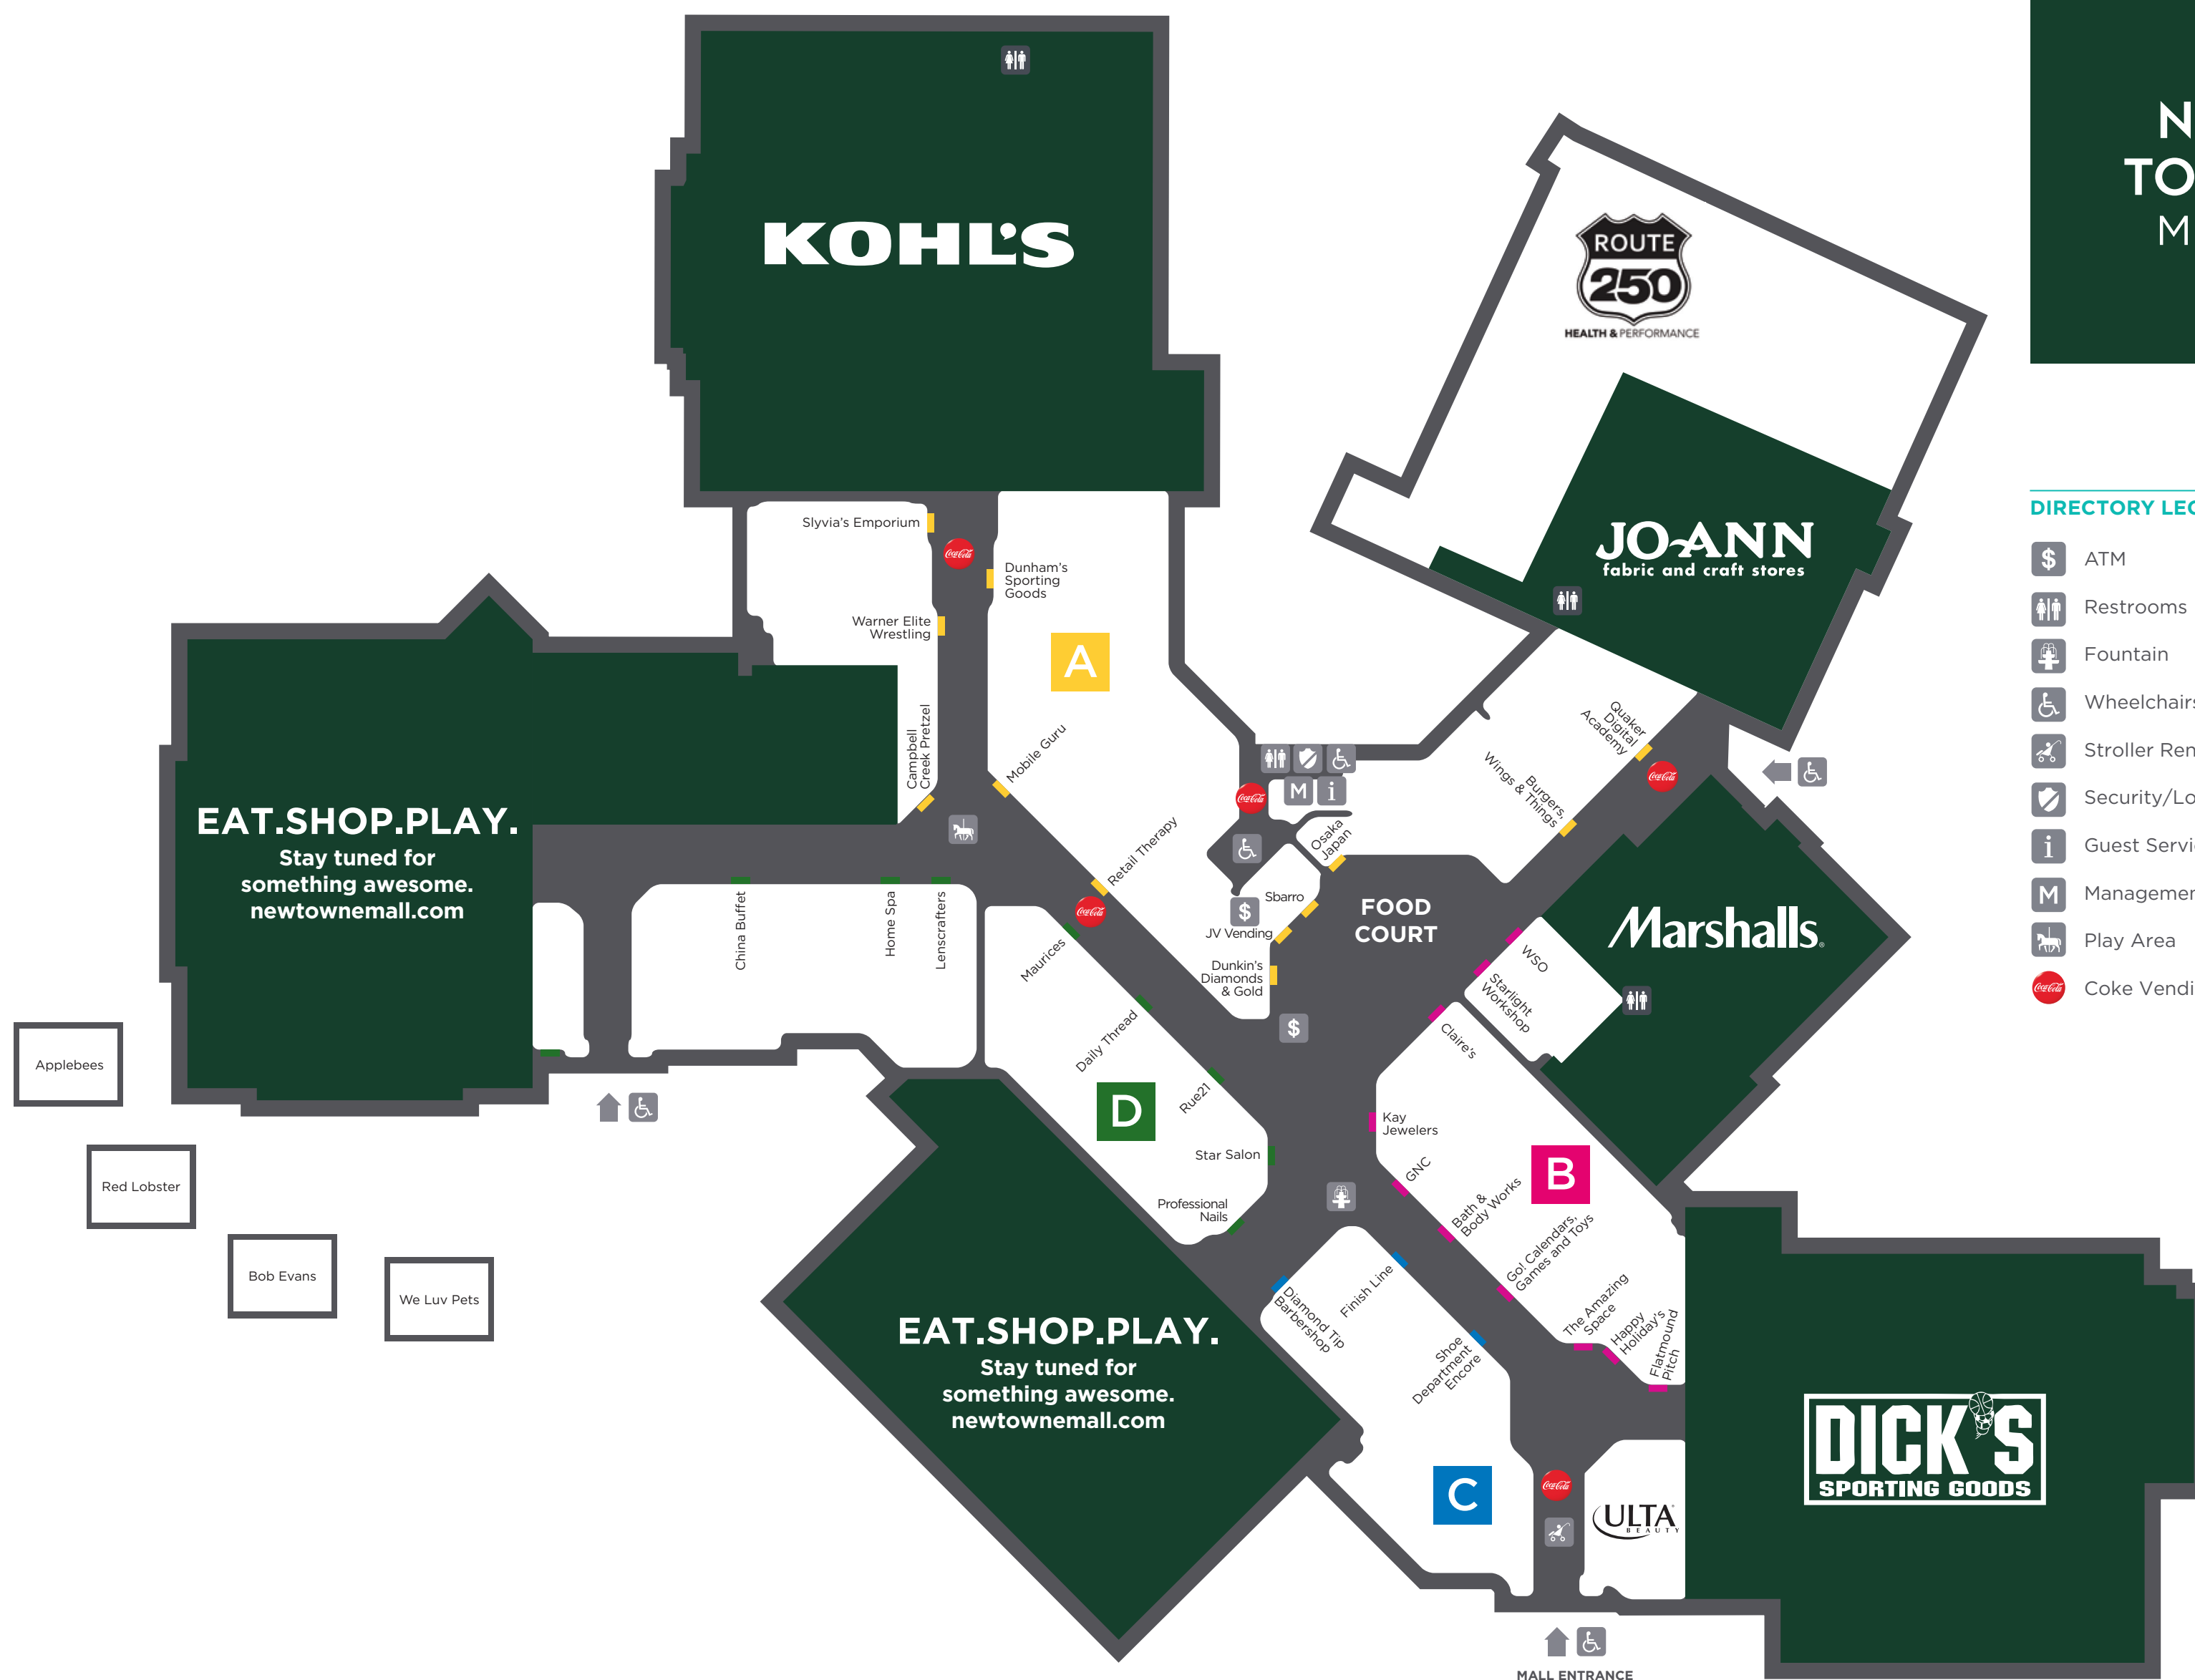

NEW TOWNE MALL

DIRECTORY LEGEND

- ATM
- Restrooms
- Fountain
- Wheelchairs
- Stroller Rental
- Security/Lost & Found
- Guest Services
- Management Office
- Play Area
- Coke Vending

New Towne Mall

DEPARTMENT STORES

- Dick's Sporting Goods ■
- Jo-Ann Fabrics & Crafts ■
- Kohl's ■
- Marshalls ■
- We Luv Pets ■
- Parking Lot ■

WOMEN'S APPAREL & ACCESSORIES

- Claire's ■
- Daily Thread ■
- Dick's Sporting Goods ■
- Dunham's Sports ■
- The Finish Line ■
- Kohl's ■
- Marshalls ■
- Maurices ■
- Retail Therapy ■
- Rue21 ■

MEN'S APPAREL & ACCESSORIES

- Dick's Sporting Goods ■
- Dunham's Sports ■
- The Finish Line ■
- Kohl's ■
- Marshalls ■
- Rue21 ■

RESTAURANTS AND FOOD

- Applebee's ■
- Bob Evans ■
- Burgers, Wings & Things ■
- Campbell Creek Pretzels ■
- Empire China Buffet ■
- JV Vending ■
- Osaka Grille ■
- Red Lobster ■
- Sbarro the Italian Eatery ■
- Parking Lot ■
- Parking Lot ■

SHOES

- Dick's Sporting Goods ■
- Dunham's Sports ■
- The Finish Line ■
- Kohl's ■
- Marshalls ■
- Shoe Department Encore ■

SPECIALTY SHOPS

- GNC ■
- Go! Calendars, Games and Toys ■
- Happy Holiday's ■
- Retail Therapy ■
- Slyvia's Emporium ■
- Starlight Workshop ■
- We Luv Pets ■
- Parking Lot ■