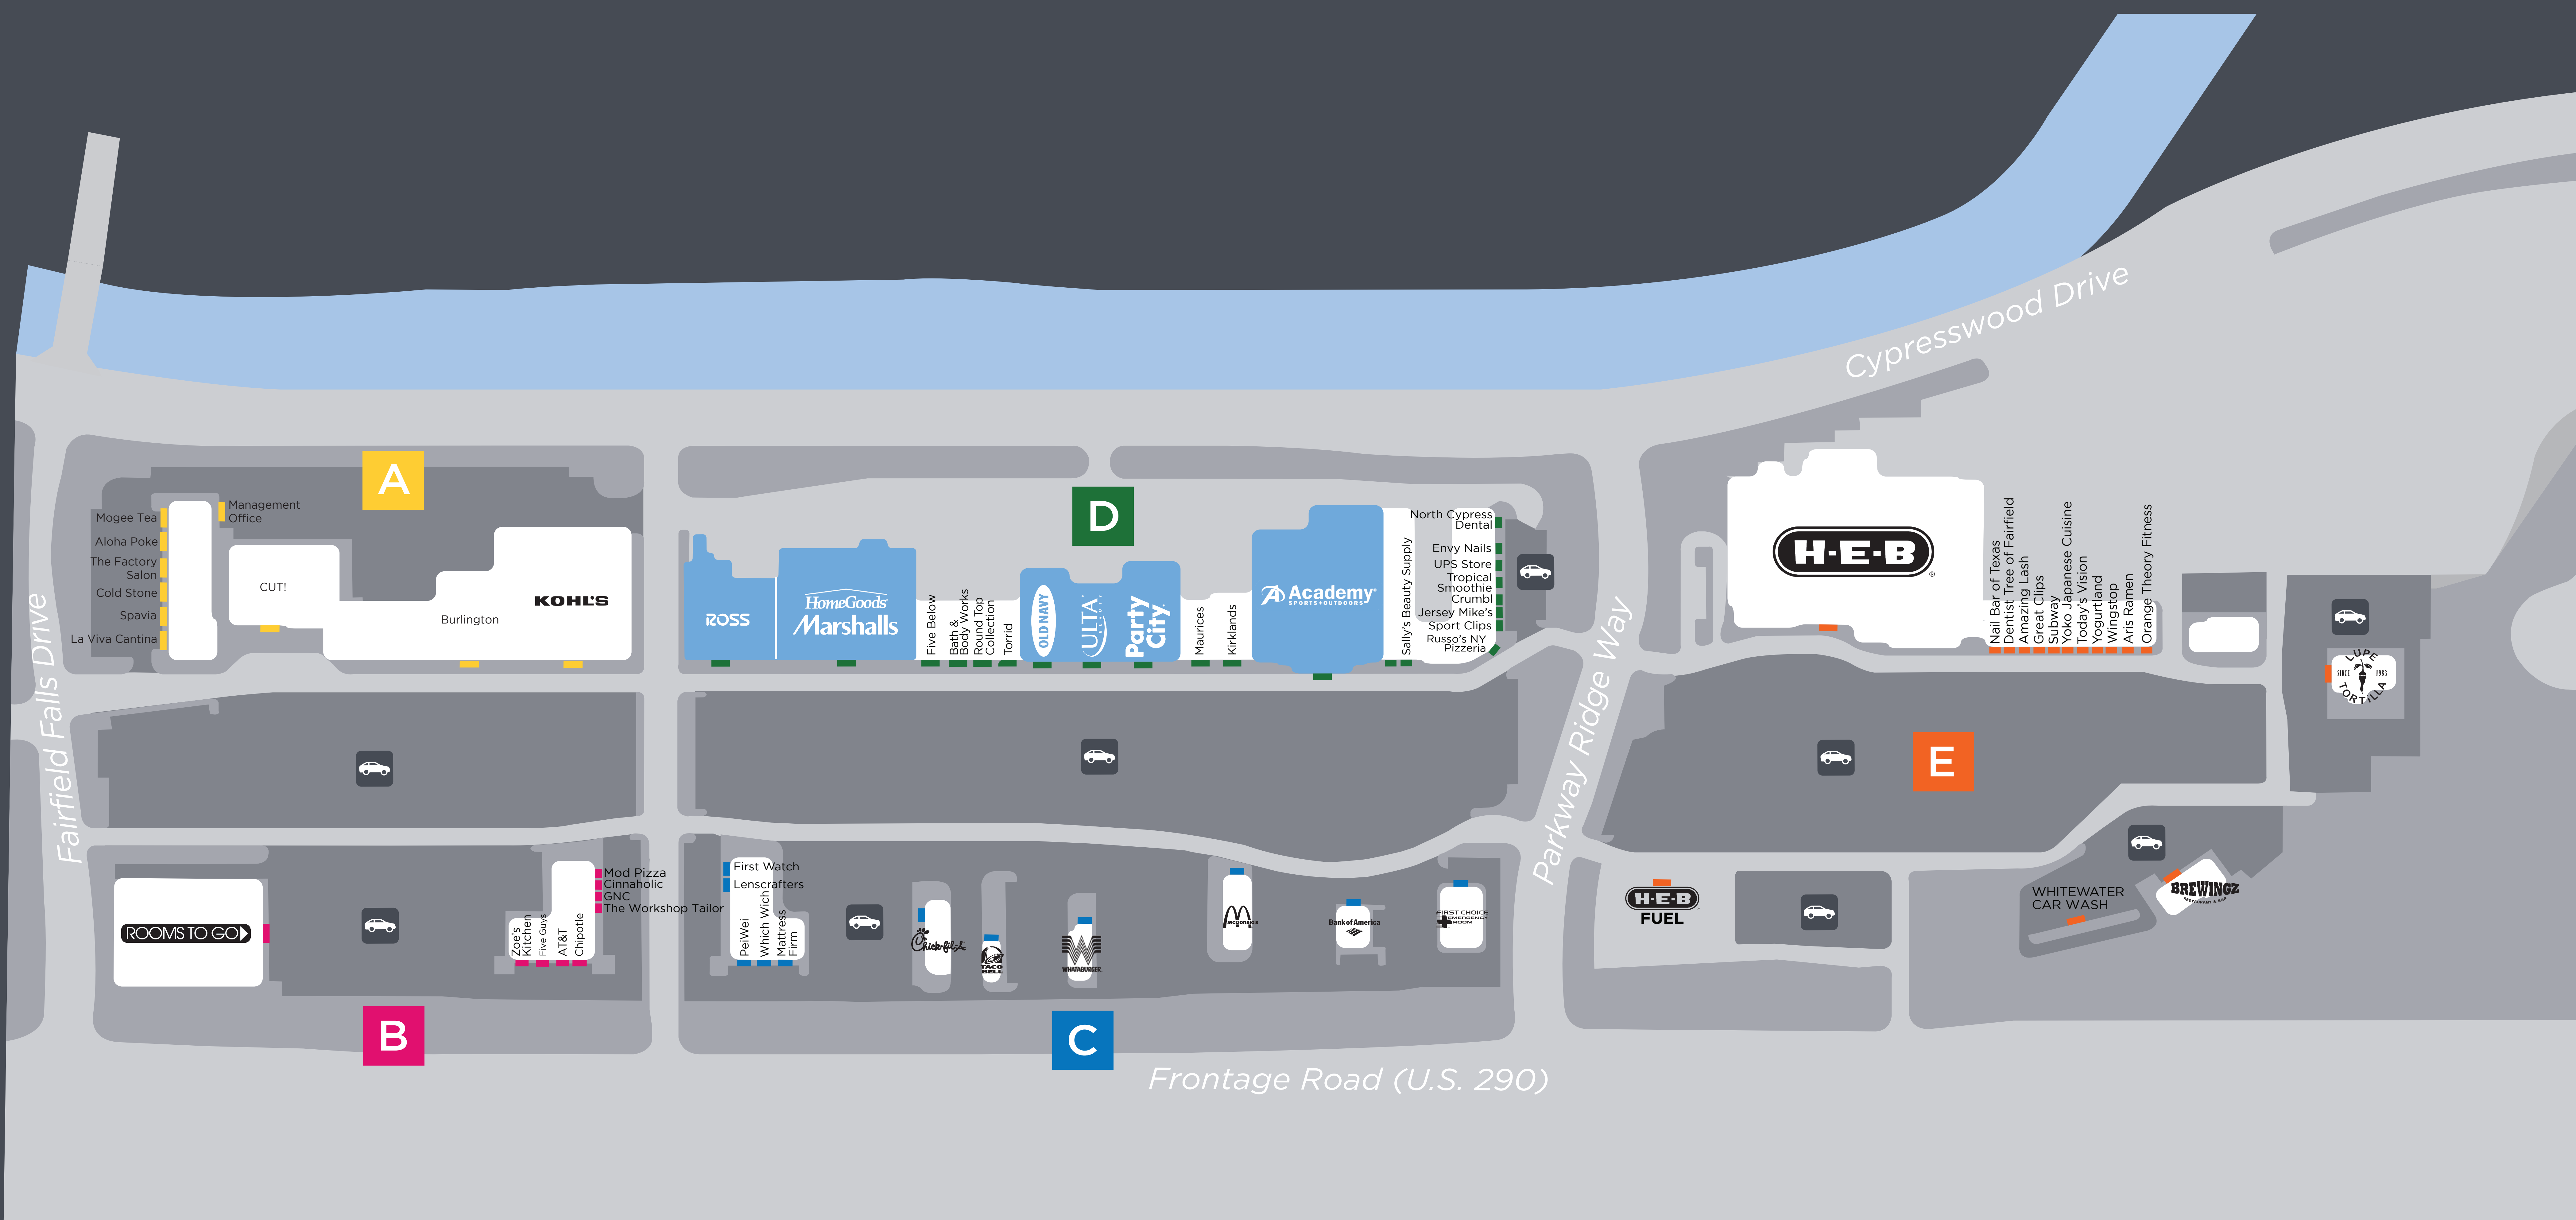

# FAIRFIELD TOWN CENTER

### Fairfield Town Center

#### HEALTH, DRUG STORE, BATH & BODY

Amazing Lash **E**  
 Bath & Body Works **D**  
 Envy Nails **D**  
 The Factory Salona **A**  
 First Choice Emergency Room **C**  
 GNC **B**  
 Great Clips **E**  
 Nail Bar of Texas **D**  
 Sally's Beauty Supply **A**  
 Spavia **D**  
 Sport Clips **D**  
 Ulta Beauty **D**