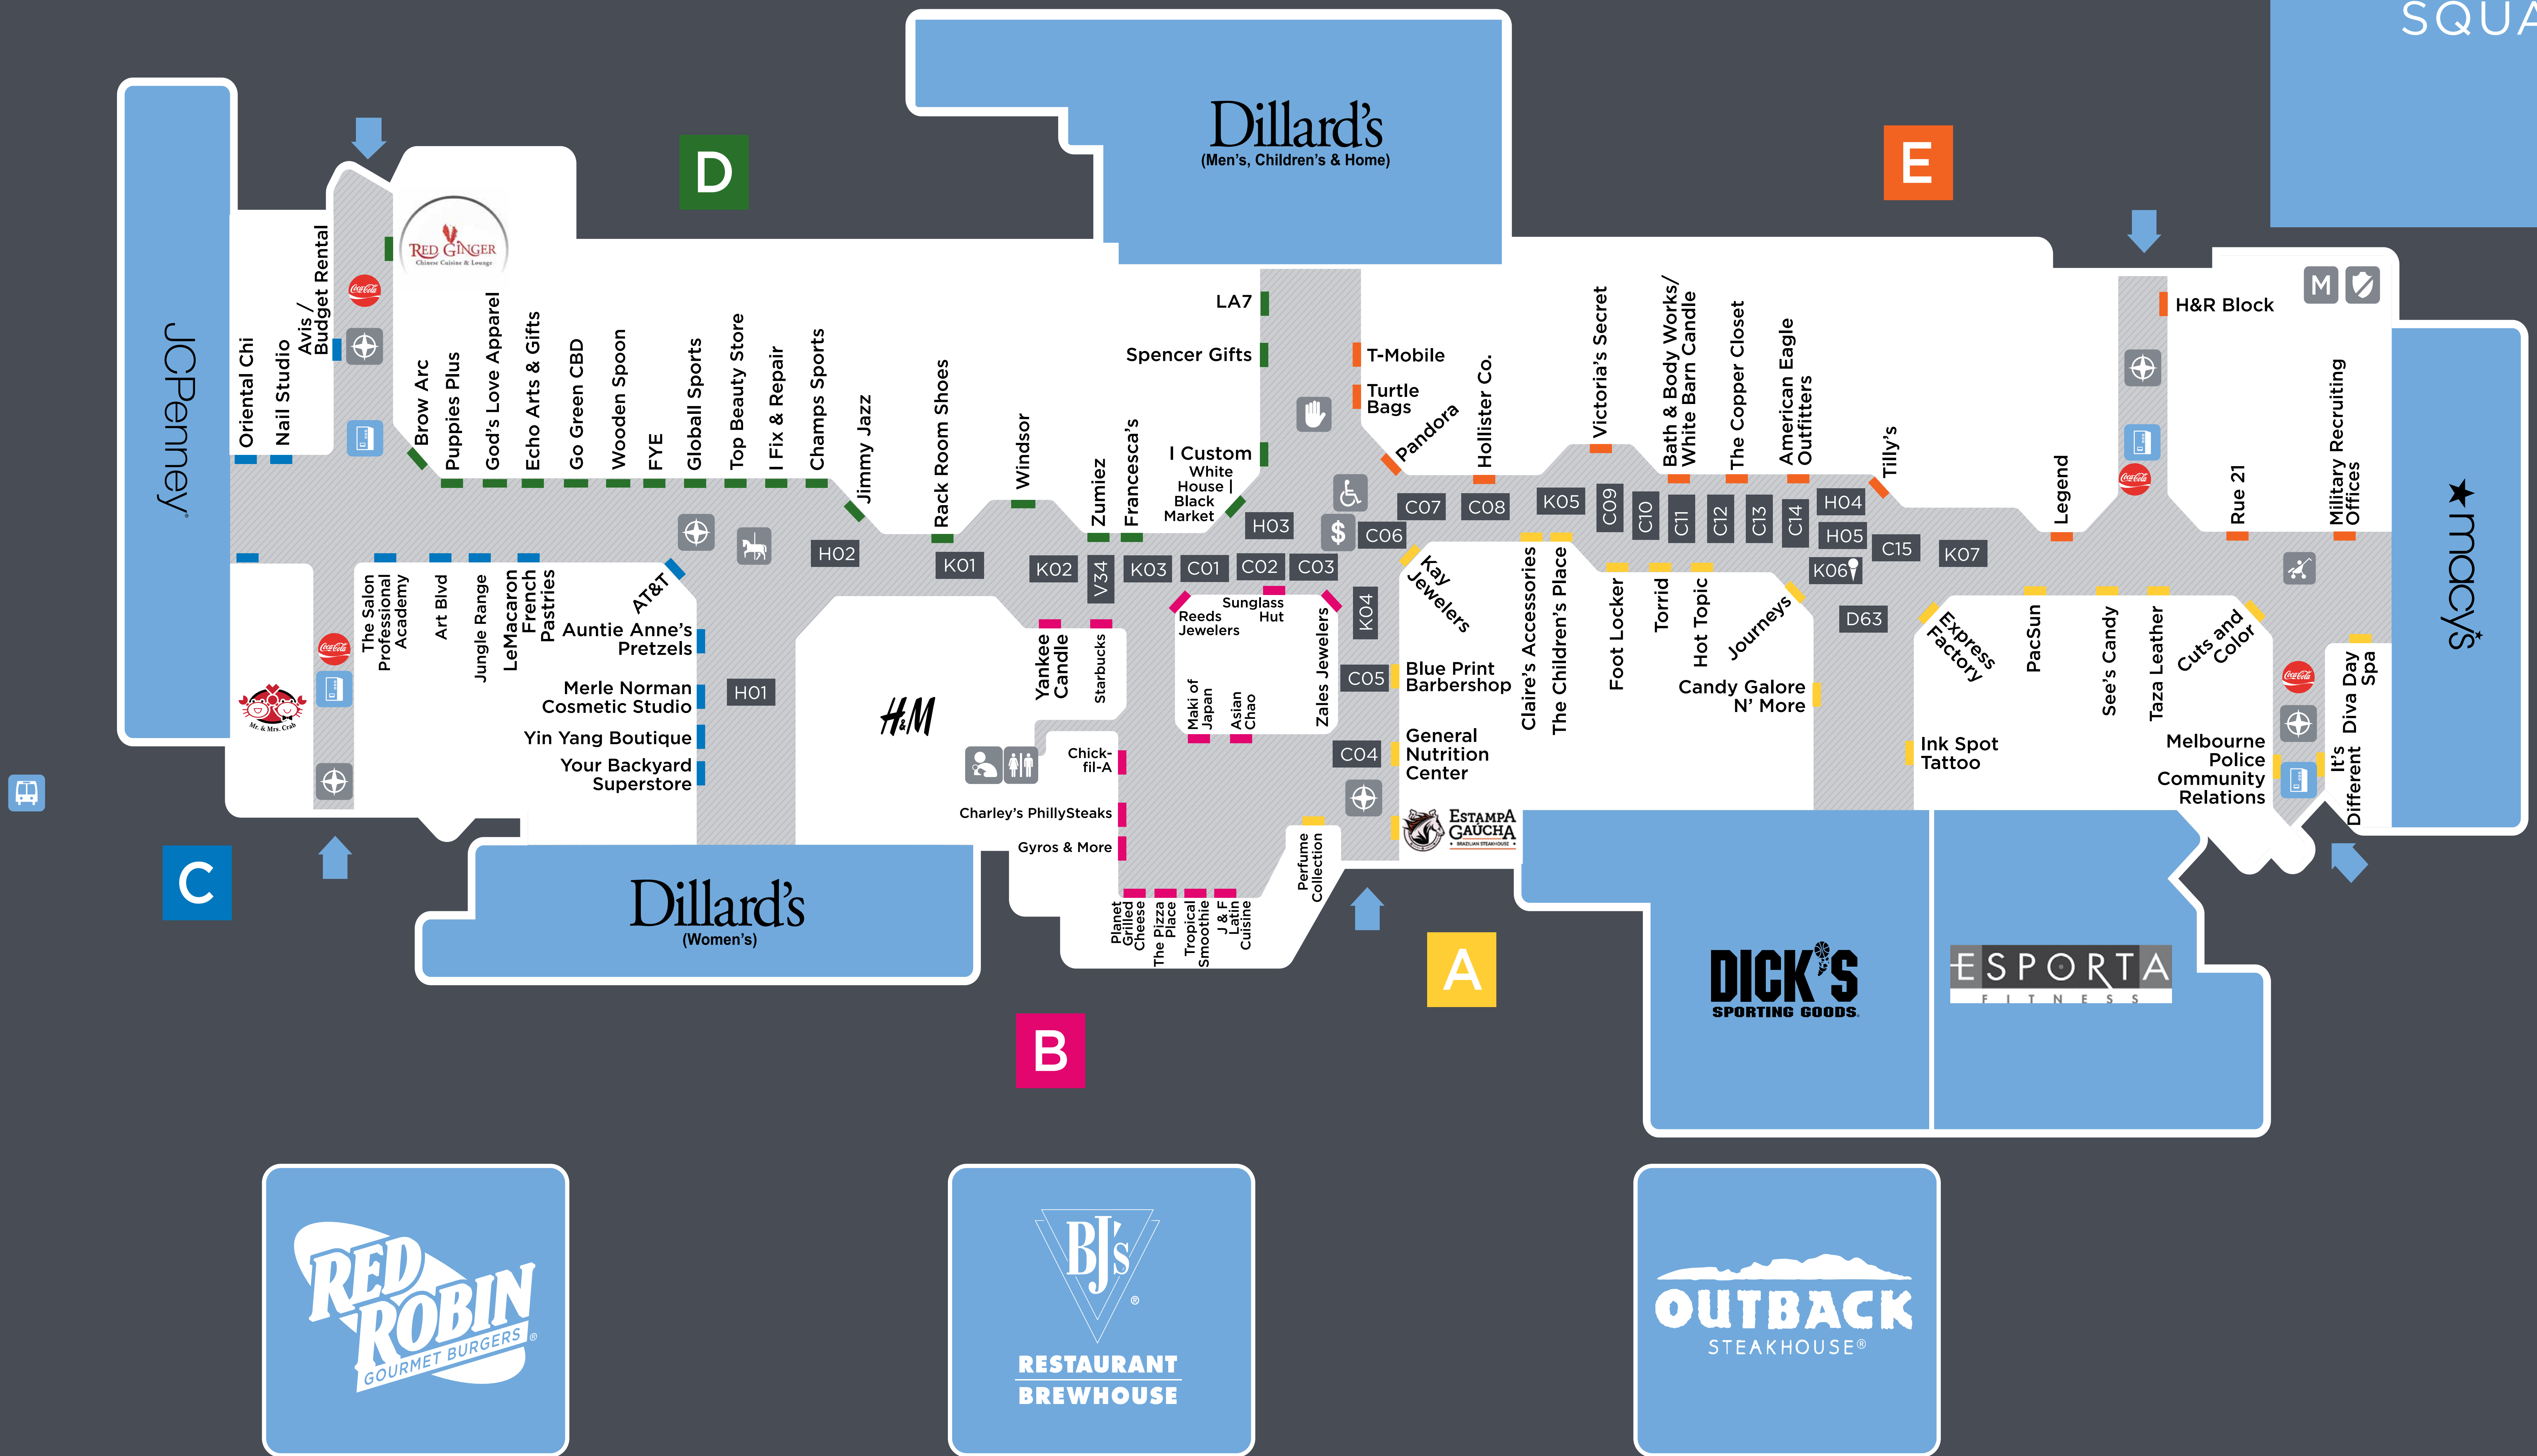

MELBOURNE SQUARE

Melbourne Square

DEPARTMENT STORES

- Dick's Sporting Goods
- Dillard's Men's, Children's & Home
- Dillard's Women's
- Esporta Fitness
- JCPenney
- Macy's

WOMEN'S FASHION & SPECIALTY

- American Eagle Outfitters
- Dick's Sporting Goods
- Dillard's Women's
- Express Factory
- Francesca's
- H&M
- Hollister
- Hot Topic
- JCPenney
- Journeys
- LA7
- Macy's
- Pac Sun
- Rue 21
- The Copper Closet
- Tilly's
- Torrid
- Turtle Bags
- Victoria's Secret
- White House|Black Market
- Windsor
- Yin Yang Boutique
- Zumiez

RESTAURANTS & FOOD

- Asian Chao
- Auntie Anne's Pretzels
- Candy Galore N' More
- Charley's Philly Steaks
- Chick-fil-A
- Estampa Gaucha Brazilian Steakhouse
- Gyros & More
- J & F Latin Cuisine
- Le Macaron French Pastries
- Maki of Japan
- Mr. & Mrs. Crab Juicy Seafood & Bar
- Mrs. Field's Cookies
- The Pizza Place
- Planet Grilled Cheese
- Red Ginger Asian Cuisine
- Sky Kone
- Starbucks
- Tropical Smoothie

HOLIDAY

- Big Sport Cart
- See's Candy
- Go Calendar
- Maccabi, USA
- The Ornament Station
- Wildlife Plastics

LEGEND

- ATM
- Bus Stop
- Vending Machines
- Complimentary Wi-Fi
- Entrances
- Play Area
- Mall Management
- Nursing Mother Lounge
- Restrooms
- Security
- Strollers
- Wheelchair
- The Hub
- Store Directory