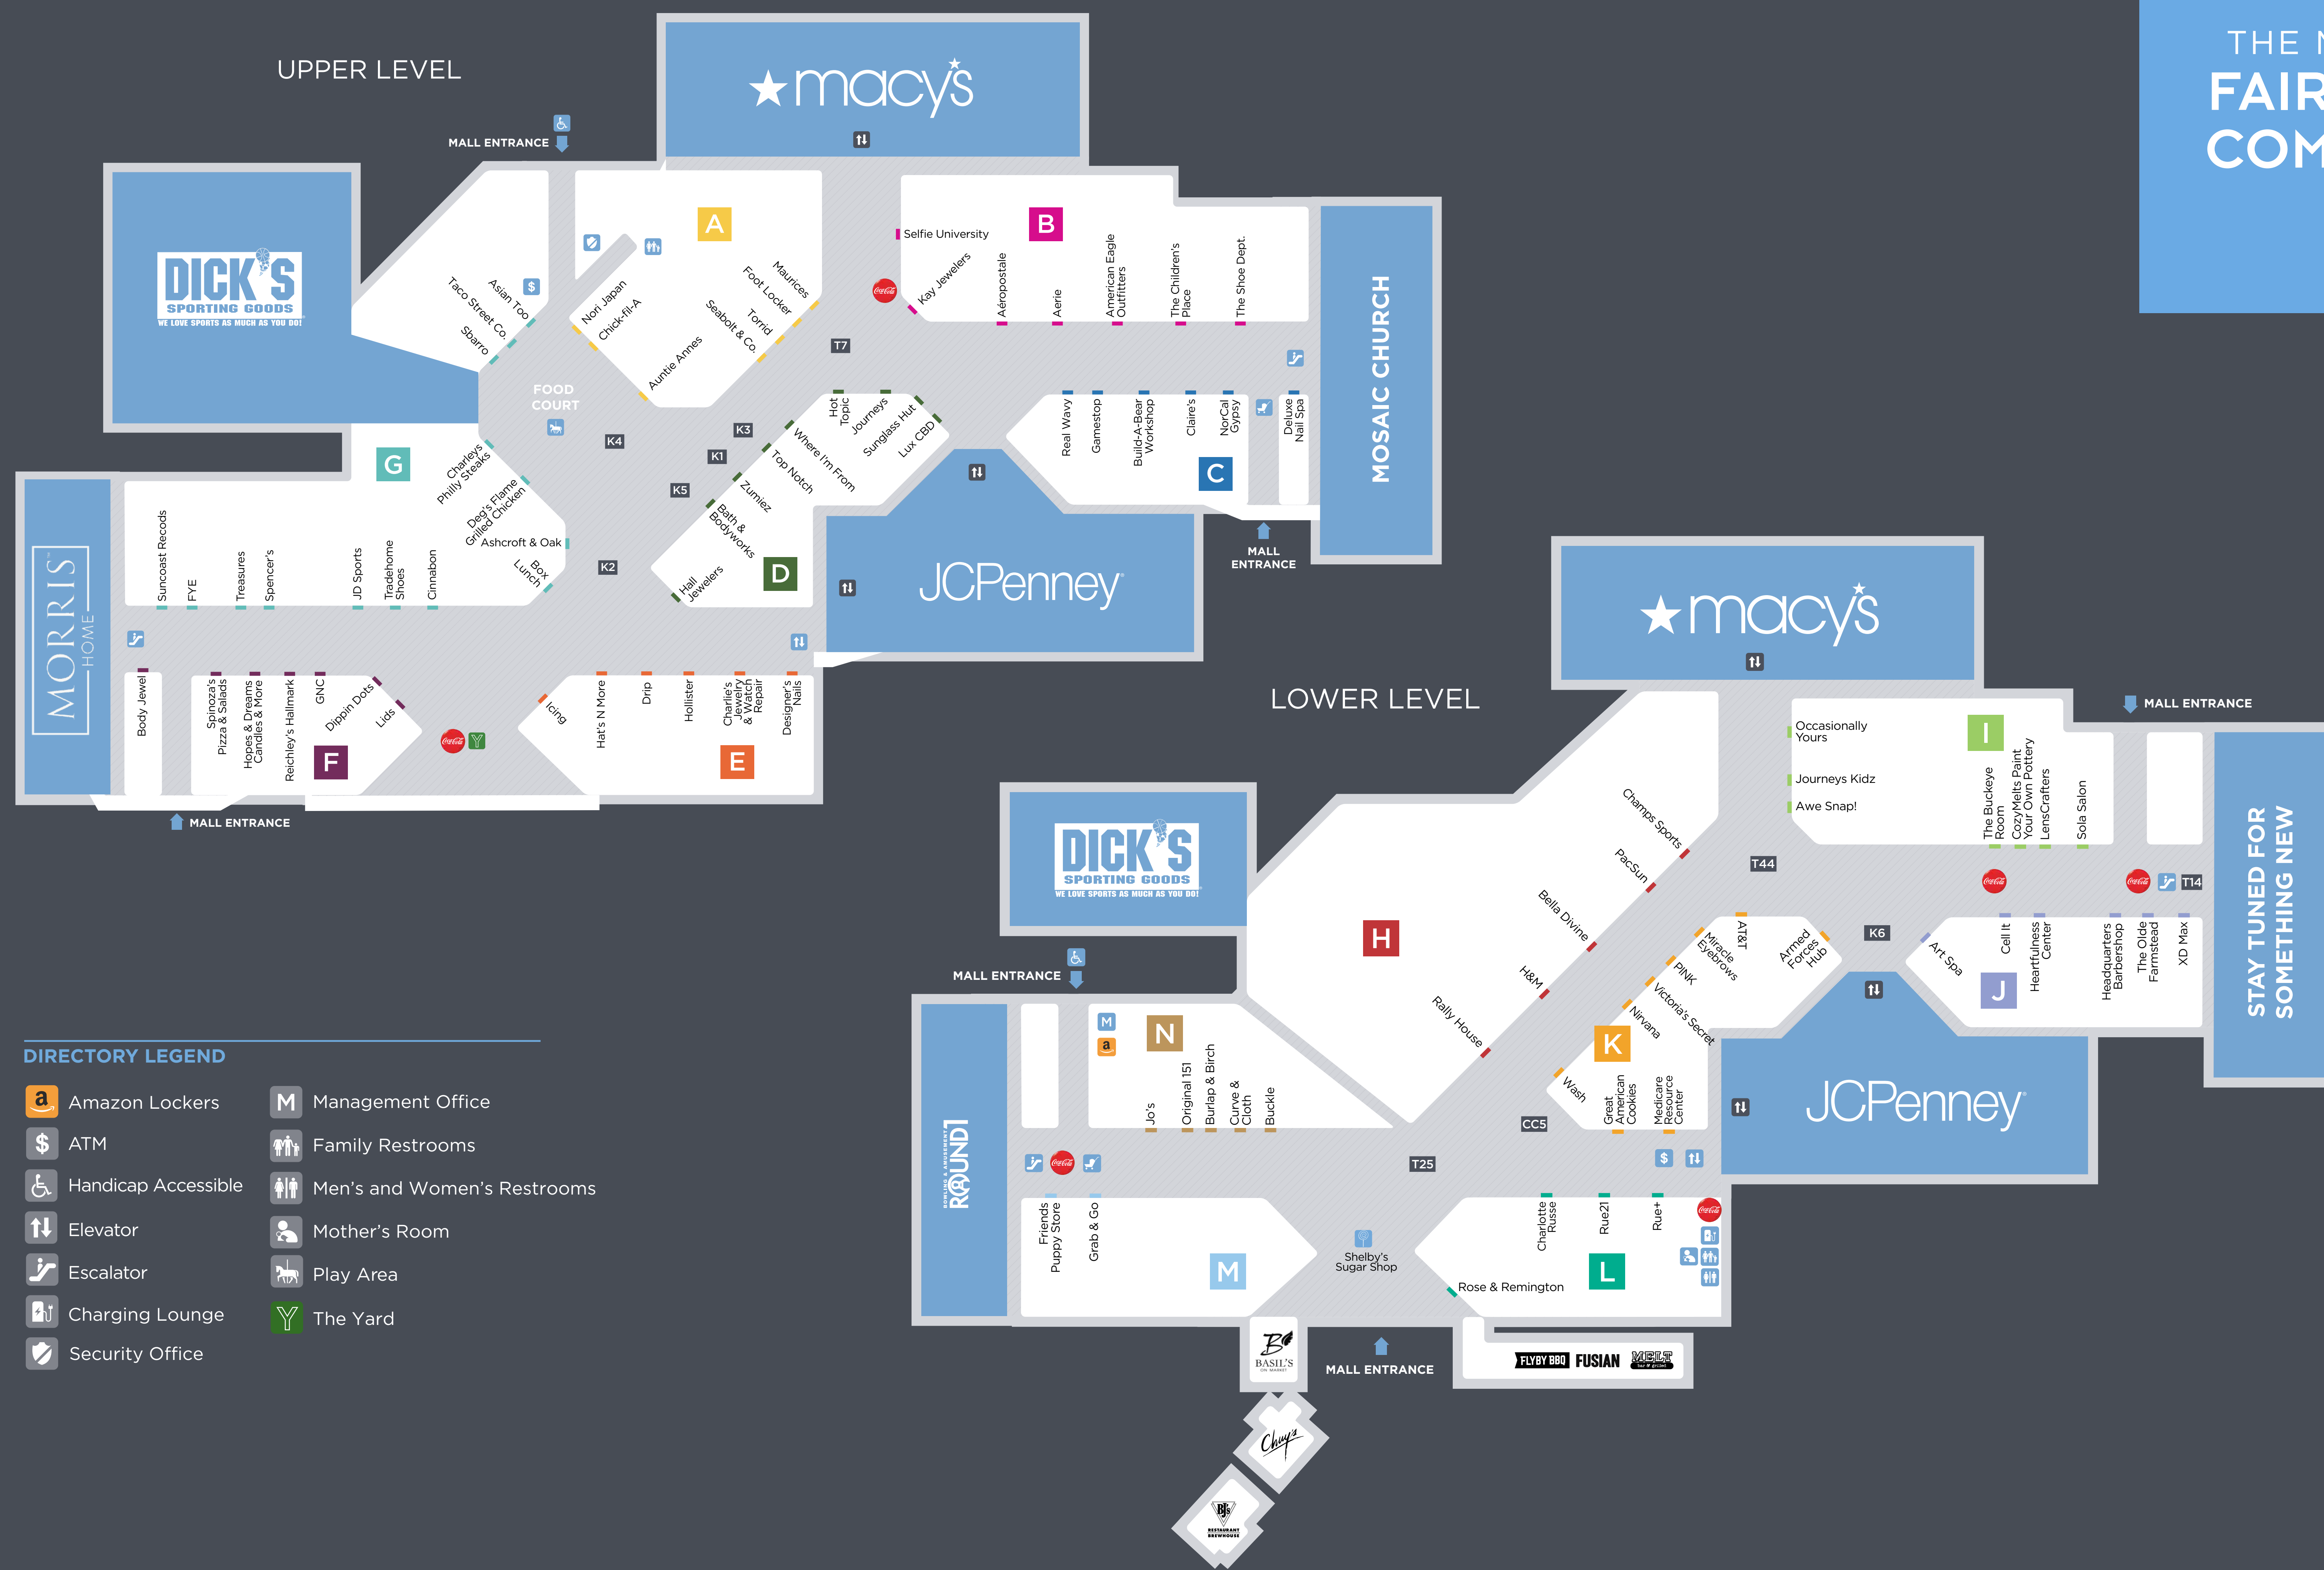

THE MALL AT FAIRFIELD COMMONS

DIRECTORY LEGEND

- Amazon Lockers
- ATM
- Handicap Accessible
- Elevator
- Escalator
- Charging Lounge
- Security Office
- Management Office
- Family Restrooms
- Men's and Women's Restrooms
- Mother's Room
- Play Area
- The Yard

The Mall at Fairfield Commons

DEPARTMENT STORES

- Dick's Sporting Goods
- JCPenney
- Macy's
- Morris Home Furnishings

WOMEN'S FASHIONS

- Aerie
- Bella Divine
- Charlotte Russe
- Curve & Cloth
- Jo's
- Maurices
- PINK
- Rose & Remington
- Rue+
- Torrid
- Victoria's Secret

WOMEN'S ACCESSORIES CONT.

- Reichley's Hallmark
- Rose & Remington
- Rue21
- Rue+
- Torrid

WOMEN'S & MEN'S FASHIONS

- Aéropostale
- American Eagle Outfitters
- Box Lunch
- Buckle
- H&M
- Hollister
- Hot Topic
- Nirvana
- PacSun
- Real Wavy
- Rue21
- Top Notch
- Where I'm From
- Zumiez

BOOKS, CARDS, GIFTS & SPECIALTY STORES CONT.

- Occasionally Yours
- The Olde Farmstead
- Original 151
- Reichley's Hallmark
- Spencer's
- Sunglass Hut

HOME FURNISHINGS & ACCESSORIES

- Burlap & Birch
- Morris Home Furniture
- The Olde Farmstead
- Reichley's Hallmark
- White Barn (Inside of Bath & Body Works)
- YETI (Inside Dick's Sporting Goods)