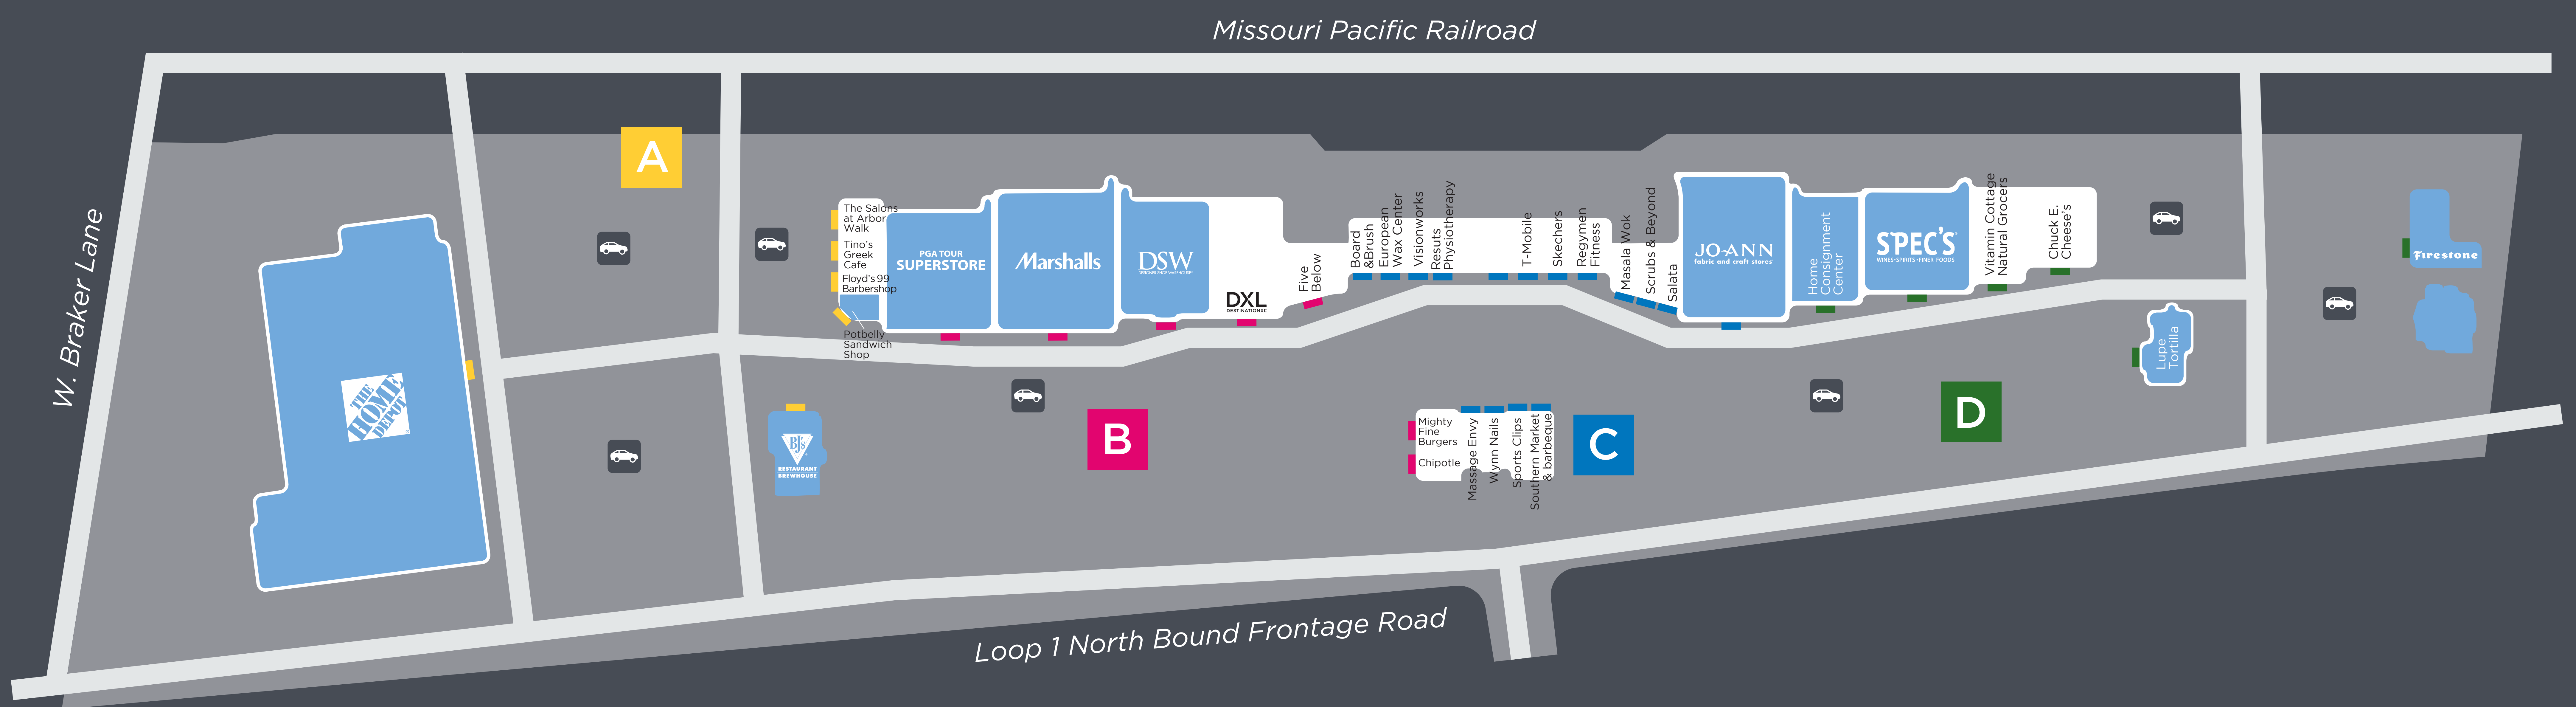

THE SHOPS AT ARBOR WALK

DIRECTORY LEGEND

Parking

The Shops at Arbor Walk

SHOPPING

DSW Shoe Warehouse
 DXL Men's Apparel
 Five Below
 Home Depot
 Jo-Ann Fabrics

Marshalls
 PGA Tour Superstore
 Scrubs & Beyond
 Skecher's
 Spec's Wines, Spirits and Finer Foods
 T- Mobile
 Vitamin Cottage Natural Grocers

B
 B
 B
 A
 C

DINING

BJ's Restaurant & Brewhouse
 Chipotle Mexican Grill
 Chuck E. Cheese's
 Lupe Tortilla
 Masala Wok
 Mighty Fine Burgers
 Potbelly Sandwich Shop
 Salata
 Southside Market & Barbeque
 Tino's Greek Cafe

B
 B
 C
 C
 C
 D
 C
 D

PERSONAL & PROFESSIONAL SERVICES

Board & Brush
 European Wax Center
 Firestone
 Floyd's 99 Barbershop
 Home Consignment Center
 Massage Envy
 Regymen Fitness
 Resuts Physiotherapy
 Sports Clips
 The Salons at Arbor Walk
 Visionworks
 Wynn Nails